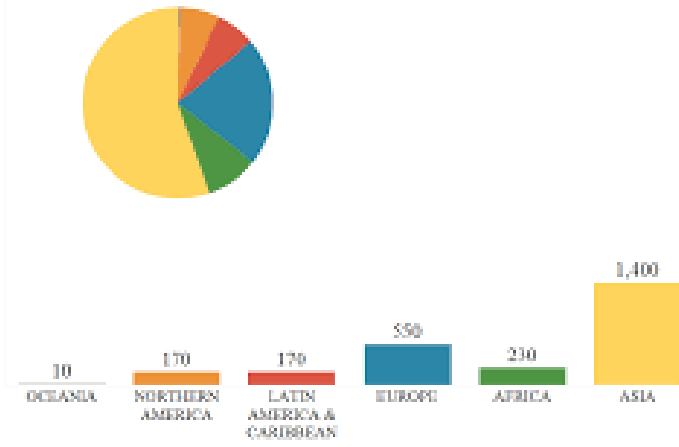

- Source: Xinhua| 2018-05-09 16:24:27 | Editor: Yurou

Global Horizontal Irradiation (GHI)

Algeria

Average annual sum, period 1994-2010

0 100 200 km

GHI Solar Map © 2014 GeoModel Solar

Population in millions by region 1950

Share of world population 2.5B

Created by Twitter user @simongerman600 for The Demographics Group based on data from UN Population Prospects 2017

Population in millions 2100

Share of world population 11.2B