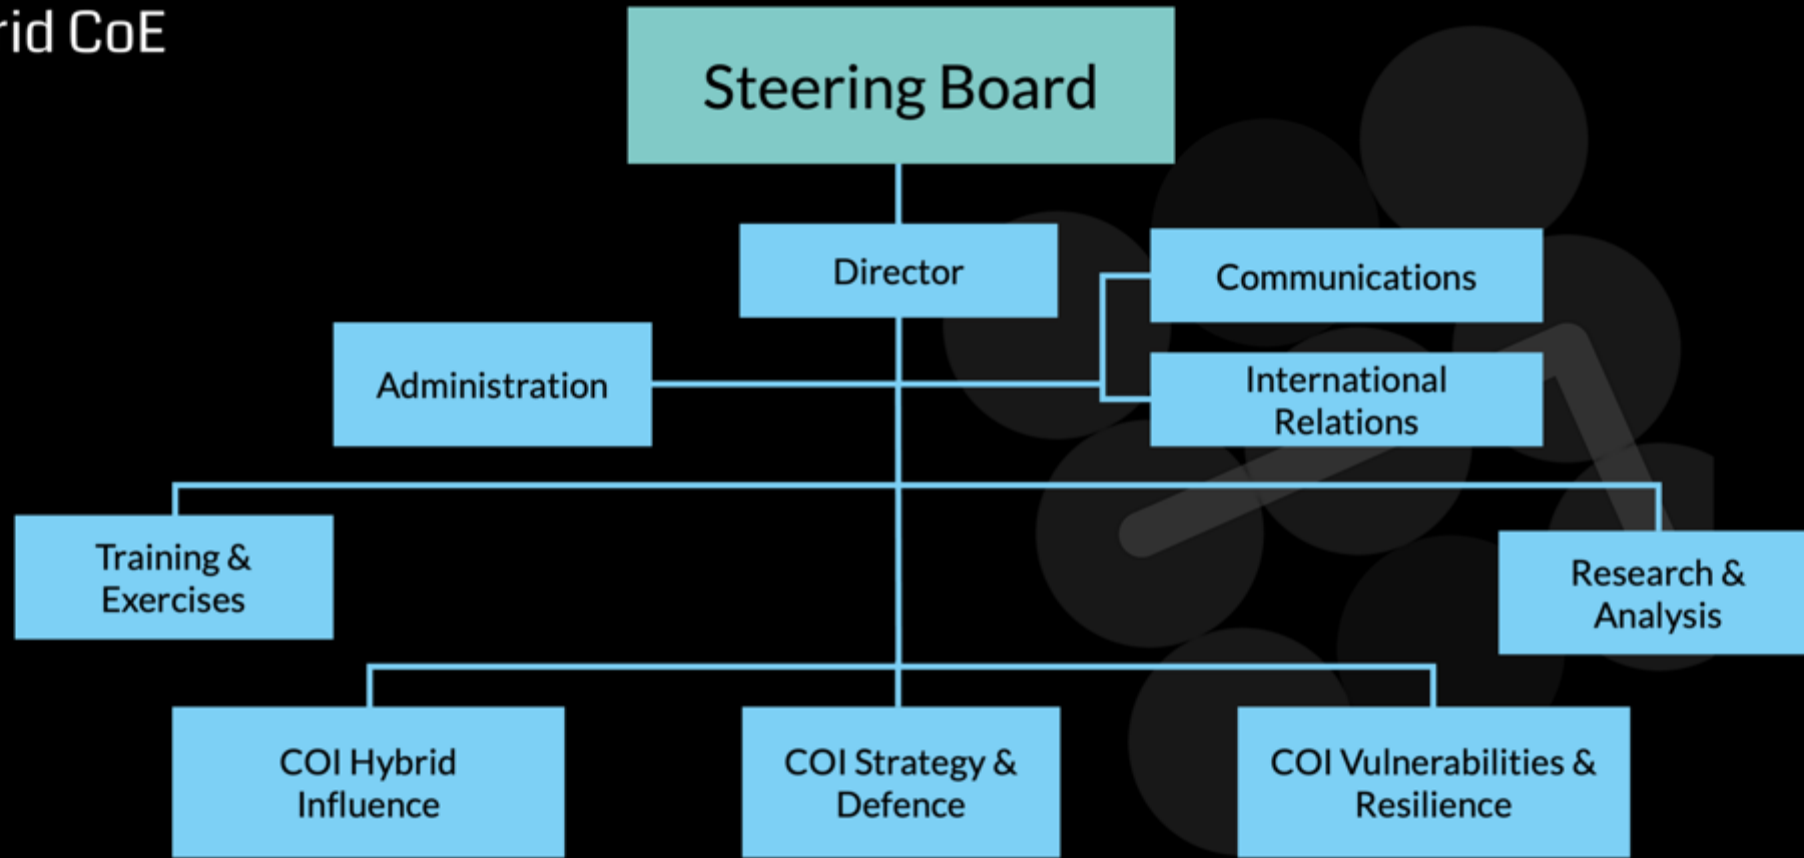

The European Centre of Excellence for Countering Hybrid Threats

NATO SG and EU HR/VP addressed at Official Inauguration of Hybrid CoE on 2 October 2017 together with Finnish President and Prime Minister

HYBRID CoE

The European Centre of Excellence for Countering Hybrid Threats

HYBRID CoE

The European Centre of Excellence for Countering Hybrid Threats

SOURCE: YOUTUBE

China's One Belt, One Road initiative

Source: BLOOMBERG STRAITS TIMES GRAPHICS