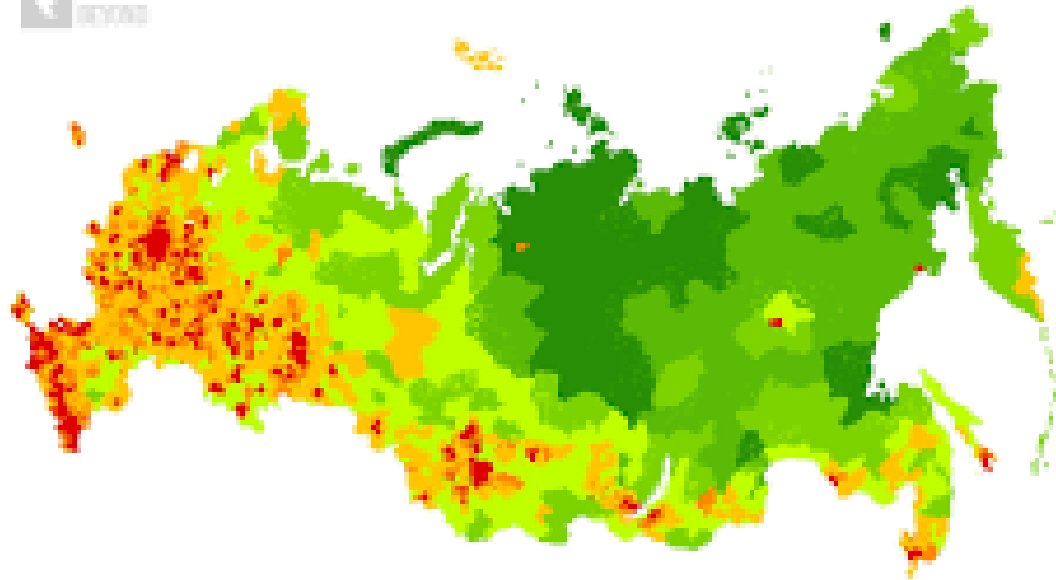

Share of world population 2.5B

Created by Twitter user @simongerman600 for The Demographics Group based on data from UN Population Prospects 2017

Population in millions 2100

Share of world population 11.2B

THE GLOBAL CHALLENGE

AFTER COLD WAR REVISION HAS STARTED

China's One Belt, One Road initiative

Source: BLOOMBERG STRAITS TIMES GRAPHICS

**GEOPOLITICAL, GEOECONOMIC AND CULTURAL CHALLENGE;
WHAT IS THE WINNING GOVERNANCE SYSTEM?
WHO WILL HOLD THE BIGGEST STAKE IN GLOBAL TRADE AND FINANCE?**

HYBRID CoE

The European Centre of Excellence for Countering Hybrid Threats

MITÄ VENÄJÄ MIETTI 30 VUOTTA JA VIELÄ VUODEN 2020 ALUSSA?

RUSSIA
BEYOND

POPULATION DENSITY
(PEOPLE/KM²)

- | | |
|-------------------|--------------|
| 11 Beijing | 42 Hubei |
| 12 Tianjin | 43 Hunan |
| 13 Hebei | 44 Guangdong |
| 14 Shanxi | 45 Guangxi |
| 15 Inner-Mongolia | 46 Hainan |
| 21 Liaoning | 51 Sichuan |
| 22 Jilin | 52 Guizhou |
| 23 Heilongjiang | 53 Yunnan |
| 31 Shanghai | 54 Xizang |
| 32 Jiangsu | 55 Chengqing |
| 33 Zhejiang | 61 Shaanxi |
| 34 Anhui | 62 Gansu |
| 35 Fujian | 63 Qinghai |
| 36 Jiangxi | 64 Ningxia |
| 37 Shandong | 65 Xinjiang |
| 41 Henan | 70 Taiwan |

- People per sqkm
- < 50
 - 50-100
 - 100-150
 - 150-200
 - 200-300
 - 300-400
 - 400-500
 - 500-600
 - 600-700
 - 700-800
 - 800-900
 - 900-1000
 - > 1000

BASA LUC Project

HYBRID CoE

The European Centre of Excellence for Countering Hybrid Threats