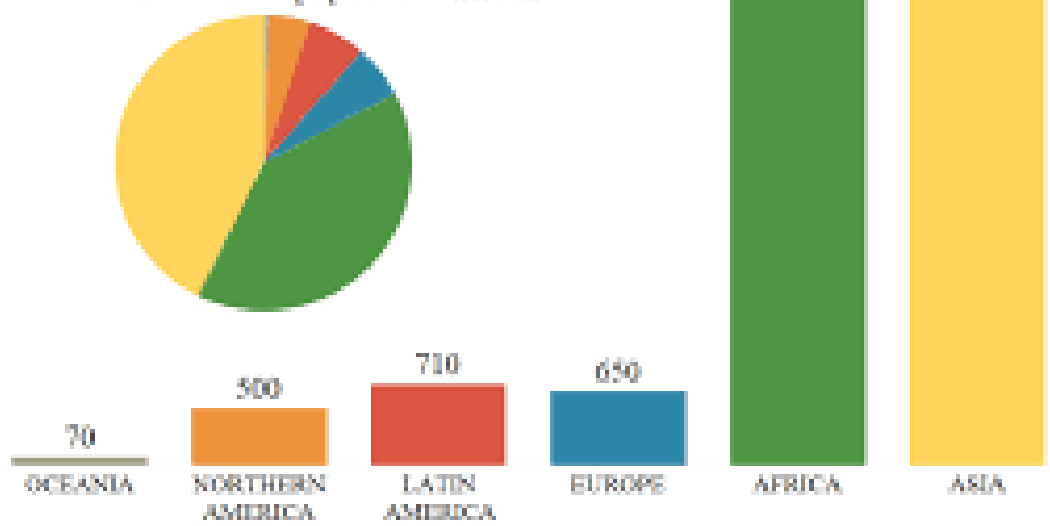

- Source: Xinhua| 2018-05-09 16:24:27 | Editor: Yurou

Global Horizontal Irradiation (GHI)

Algeria

Average annual sum, period 1994-2010

0 100 200 km

GHI Solar Map © 2014 GeoModel Solar

Population in millions by region 1950

Share of world population 2.5B

Created by Twitter user @simongerman600 for The Demographics Group based on data from UN Population Prospects 2017

Population in millions 2100

Share of world population 11.2B