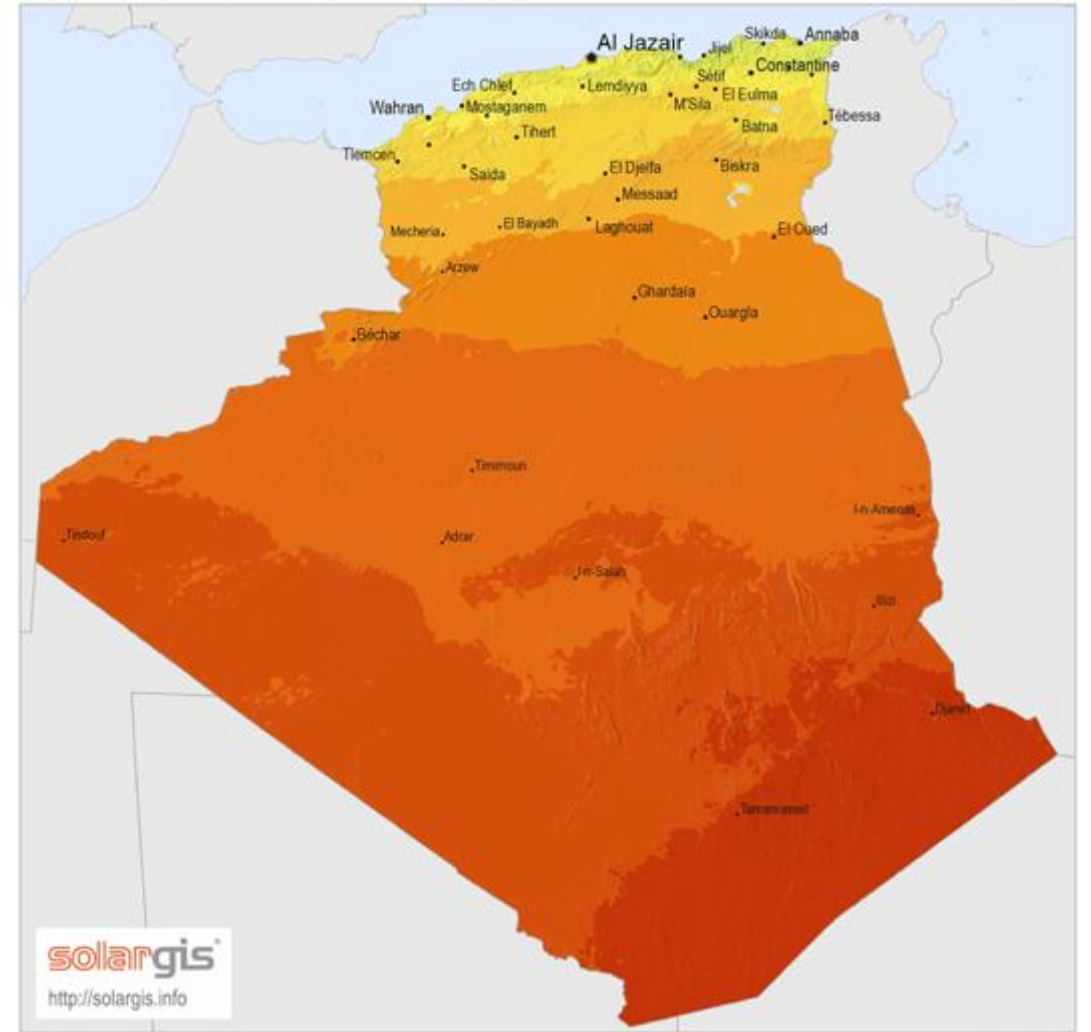

- Source: Xinhua| 2018-05-09 16:24:27 | Editor: Yurou

Global Horizontal Irradiation (GHI)

Algeria

Average annual sum, period 1994-2010

0 100 200 km

GHI Solar Map © 2014 GeoModel Solar

Population in millions by region 1950