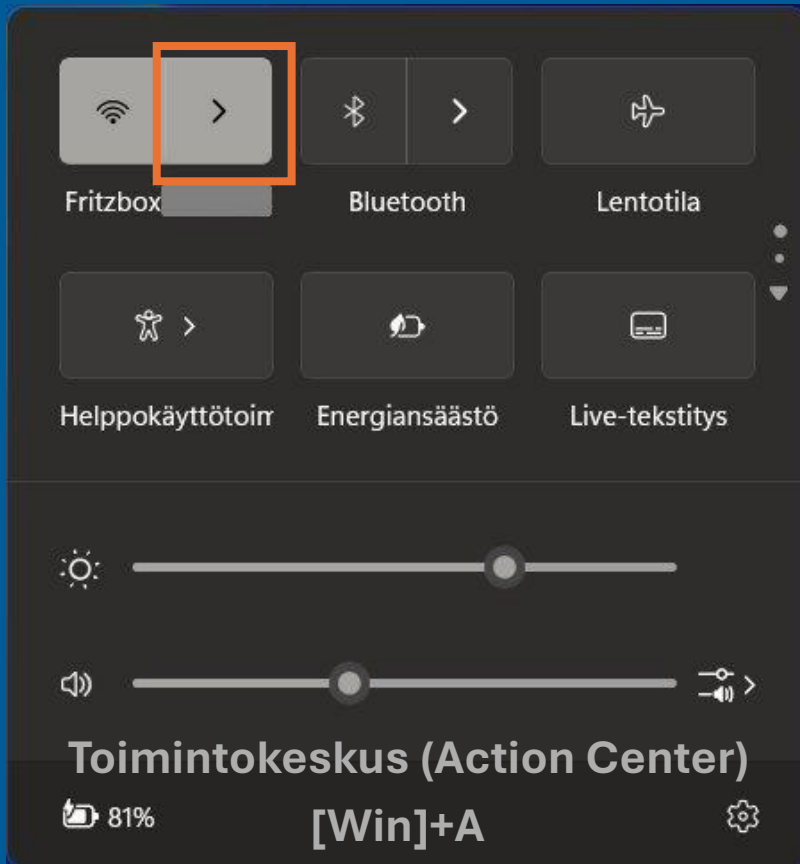

W11 muuttunutta designia W10 verrattuna

Oikeaa laitaa

Ilmaisinalue
(System tray)