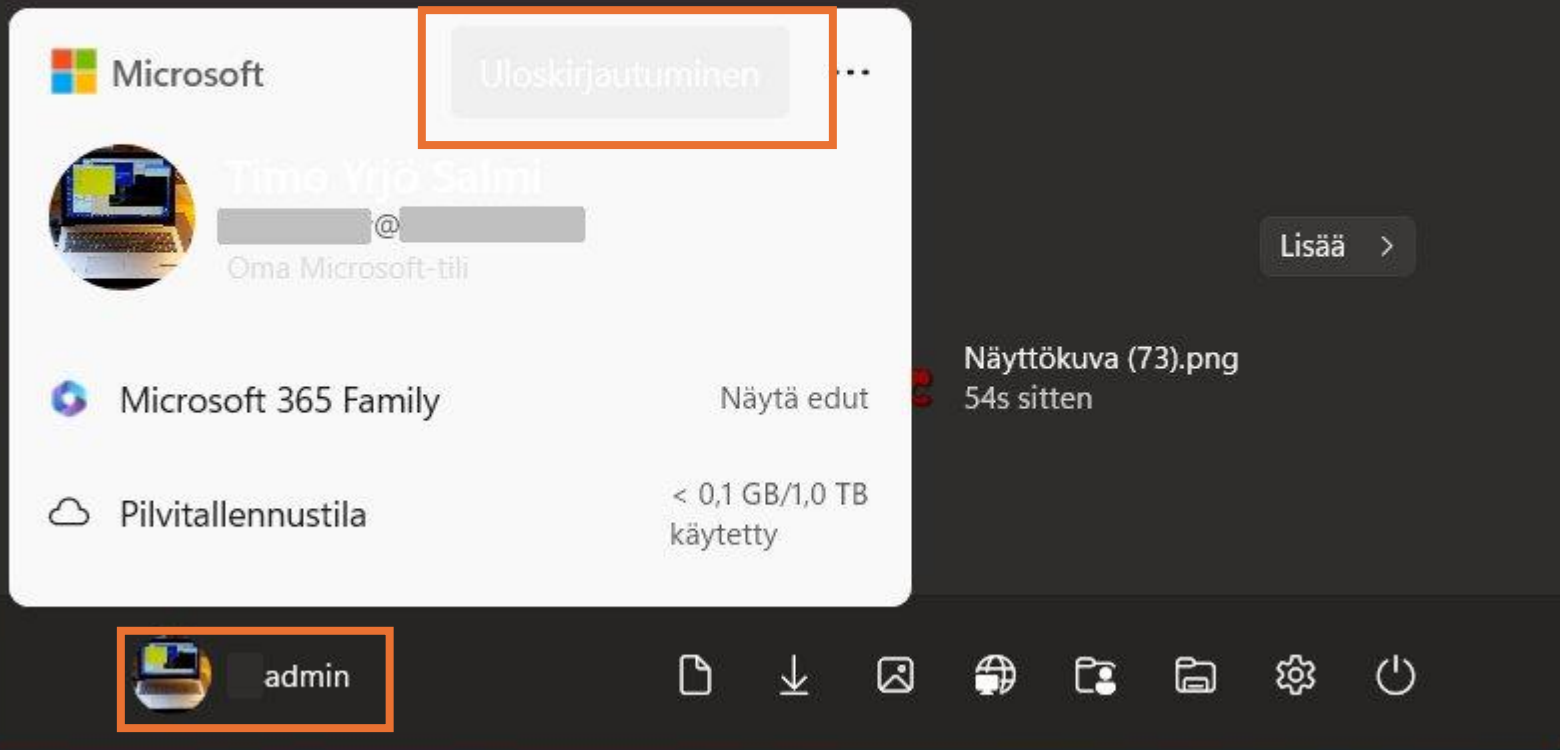

Käyttäjän kirjautuminen ulos

Vaihtoehto 1

Uloskirjautumisen
värivika on korjattu
päivityksessä

Aloitusvalikko
(Start Menu)
Ctrl + Esc