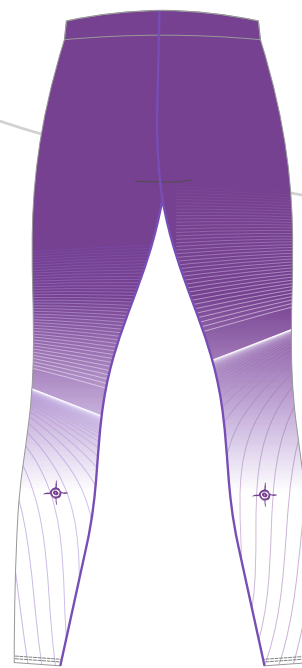

noname

1.1 Elite Jacket plus unisex

Digi

■ *First sketches*

1.1 Elite vest plus unisex

Digi

■ *First sketches*

NONAME

1.7 XC Racing suit unisex

Digi

 *First sketches*

NONAME

1.14 Speed hat

Digi

■ First sketches