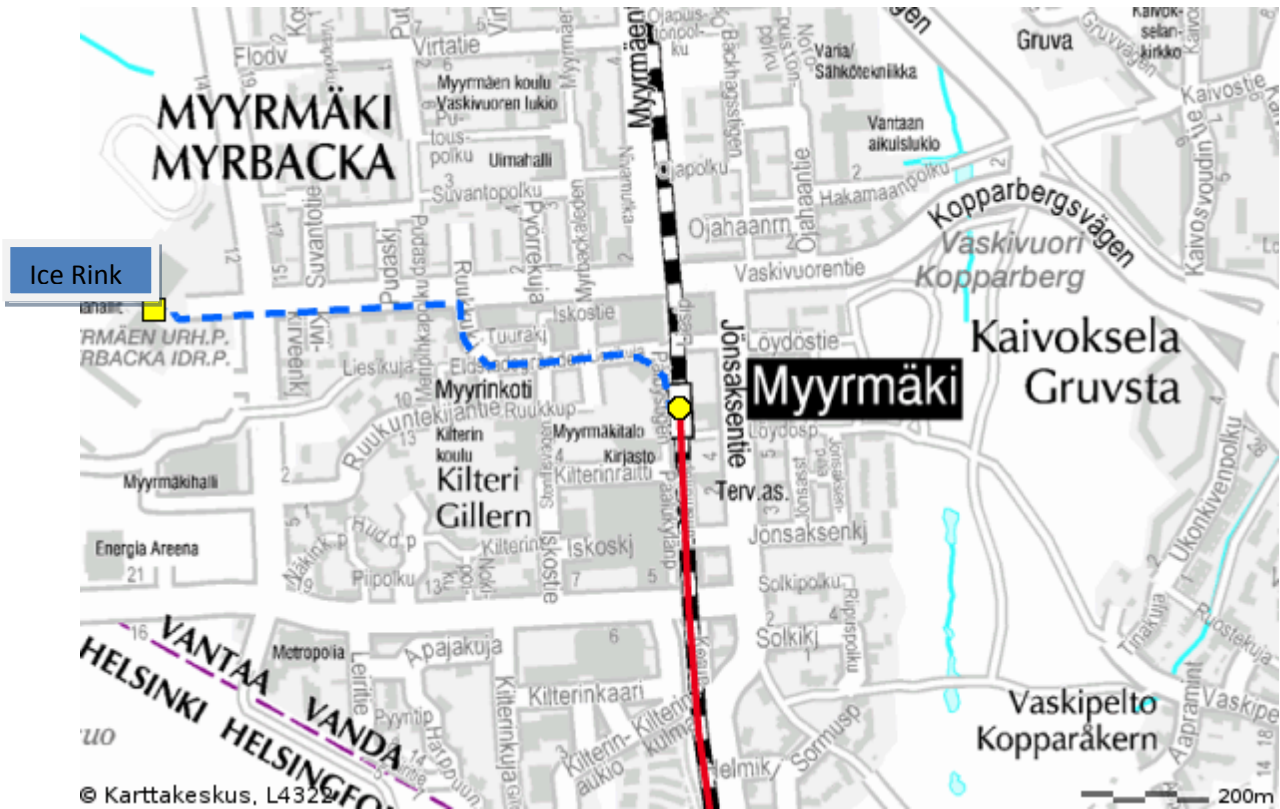

Holiday Inn Helsinki City Centre - Helsinki

Located in Elielinaukio, right beside Helsinki Central Station,

Commuter train M to Myyrmäki departs right behind the hotel.

http://www.tripadvisor.com/Hotel_Review-g189934-d274641-Reviews-Holiday_Inn_Helsinki_City_Centre-Helsinki_Southern_Finland.html

Radisson Blu Plaza Hotel, Helsinki

http://www.tripadvisor.com/Hotel_Review-g189934-d206762-Reviews-Radisson_Blu_Plaza_Hotel_Helsinki-Helsinki_Southern_Finland.html

Commuter train M from Helsinki main railway station to Myyrmäki commuter train station (17 minutes ride).
http://www.vr.fi/en/index/aikataulut/reittikartat/paakaupunkiseudun_asetat.html

Directions from Myyrmäki commuter train station to the Ice Rink (10 minutes walk):

Route planner:

http://www.reittiopas.fi/en/?from_in=railway+station&from=poi*Rautatieasema%2C+Helsinki*2552414*6673664&fromSelect=poi*Rautatieasema%2C+Helsinki*2552414*6673664&via_in=&via=&via_time=0&to_in=Raappavuorentie+10%2C+Vantaa&to=address*Raappavuorentie+10%2C+Vantaa*2546677*6683855&hour=08&minute=00&timetype=arrival&day=10&month=09&year=2011&cmargin=3&wspeed=70&method=1&stz=0&mc1=0&mc2=0&mc3=0&mc4=0&mc5=0&mc6=0&mc0=0&nroutes=3
