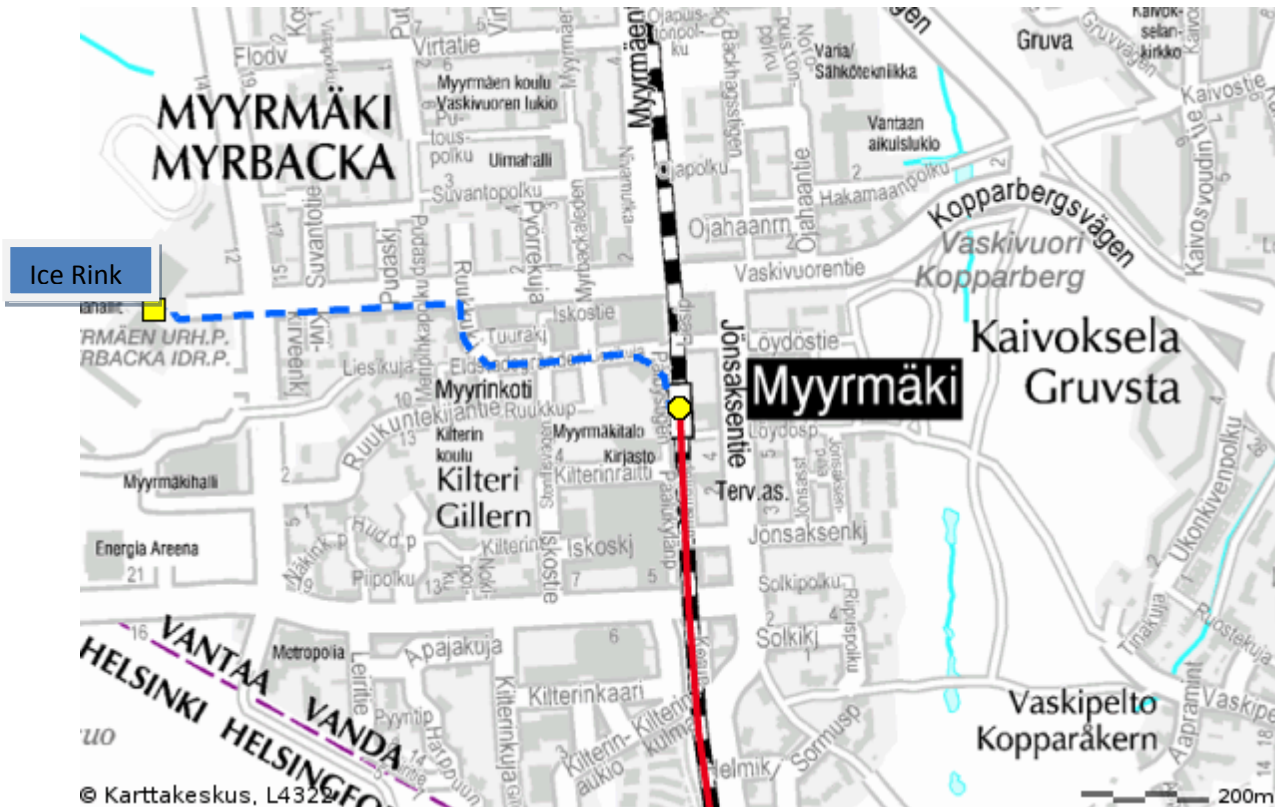

Holiday Inn Helsinki City Centre - Helsinki

Located in Elielinaukio, right beside Helsinki Central Station,

Commuter train M to Myyrmäki departs right behind the hotel.

http://www.tripadvisor.com/Hotel_Review-g189934-d274641-Reviews-Holiday_Inn_Helsinki_City_Centre-Helsinki_Southern_Finland.html

Radisson Blu Plaza Hotel, Helsinki

http://www.tripadvisor.com/Hotel_Review-g189934-d206762-Reviews-Radisson_Blu_Plaza_Hotel_Helsinki-Helsinki_Southern_Finland.html

Commuter train M from Helsinki main railway station to Myyrmäki commuter train station (17 minutes ride).
http://www.vr.fi/en/index/aikataulut/reittikartat/paakaupunkiseudun_asetmat.html

Directions from Myyrmäki commuter train station to the Ice Rink (10 minutes walk):

Route planner:

http://www.reittiopas.fi/en/?from_in=railway+station&from=poi*Rautatieasema%2C+Helsinki*2552414*6673664&fromSelect=poi*Rautatieasema%2C+Helsinki*2552414*6673664&via_in=&via=&via_time=0&to_in=Raappavuorentie+10%2C+Vantaa&to=address*Raappavuorentie+10%2C+Vantaa*2546677*6683855&hour=08&minute=00&timetype=arrival&day=10&month=09&year=2011&cmargin=3&wspeed=70&method=1&stz=0&mc1=0&mc2=0&mc3=0&mc4=0&mc5=0&mc6=0&mc0=0&nroutes=3
