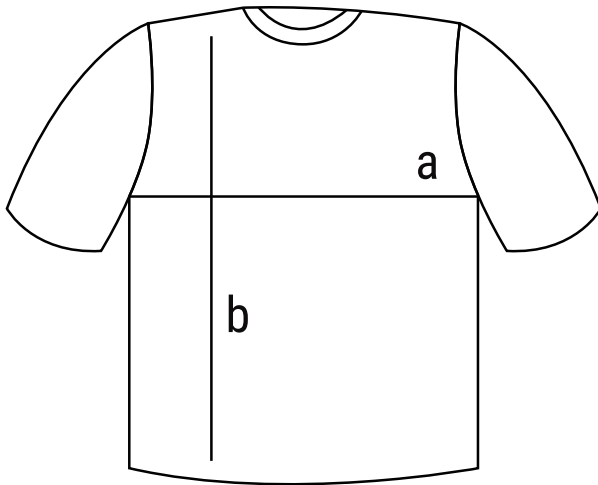

32 EUR

HOODED SWEAT ST718

KIDS

	1	2	3	3-4	4-6	8-10	12-14	
a	28	31	37	39	42	44	48	cm
b	33	38	43	45	50	57	65	cm

ADULT

	XS	S	M	L	XL	2XL	3XL	4XL	
a	50	52	56	60	63	66	69	72	cm
b	68	70	72	74	77	79	81	83	cm

HEAVY LUXE ST102

XXS XS S M L XL 2XL 3XL 4XL 5XL 6XL

	XXS	XS	S	M	L	XL	2XL	3XL	4XL	5XL	6XL	
a	43	45	48	52	56	60	63	66	70	74	78	cm
b	64	69	71	74	76	79	82	85	88	88	89	cm

KING HOODED WU02K

	XS	S	M	L	XL	2XL	3XL	4XL	
A	49	52	55,5	59	62,5	66	70	74	cm
B	68	70	72	74	76	78	79	80	cm