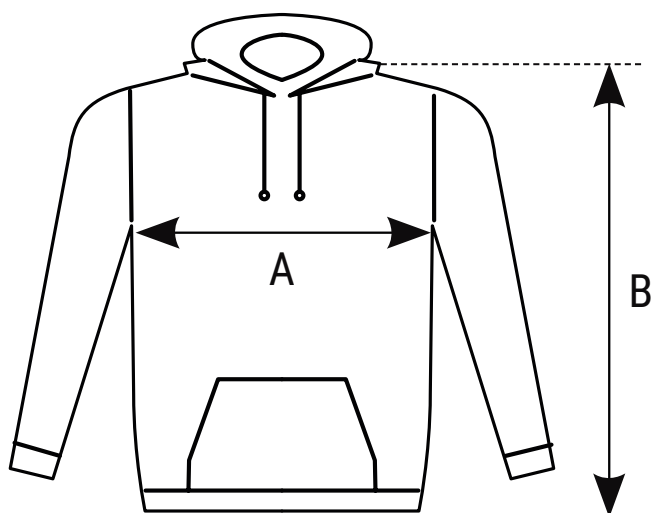

32 EUR

HOODED SWEAT ST718

KIDS

	1	2	3	3-4	4-6	8-10	12-14	
a	28	31	37	39	42	44	48	cm
b	33	38	43	45	50	57	65	cm

ADULT

	XS	S	M	L	XL	2XL	3XL	4XL	
a	50	52	56	60	63	66	69	72	cm
b	68	70	72	74	77	79	81	83	cm

HEAVY LUXE ST102

XXS XS S M L XL 2XL 3XL 4XL 5XL 6XL

	XXS	XS	S	M	L	XL	2XL	3XL	4XL	5XL	6XL	
a	43	45	48	52	56	60	63	66	70	74	78	cm
b	64	69	71	74	76	79	82	85	88	88	89	cm

KING HOODED WU02K

	XS	S	M	L	XL	2XL	3XL	4XL	
A	49	52	55,5	59	62,5	66	70	74	cm
B	68	70	72	74	76	78	79	80	cm