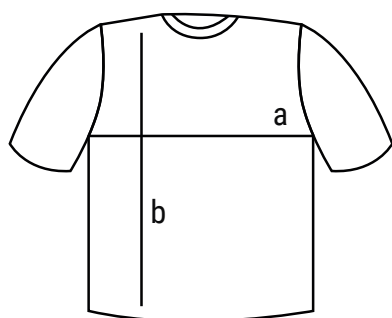

CLASSIC ST101

	1	2	4-6	8-10	12-14	XS	S	M	L	XL	2XL	3XL	4XL	5XL	6XL	
1/2 Width	30	33	37	40	43	45	48	52	56	60	63	66	70	74	78	cm
Length	26	43	48	55	63	68	70	73	75	78	81	84	87	87	87	cm