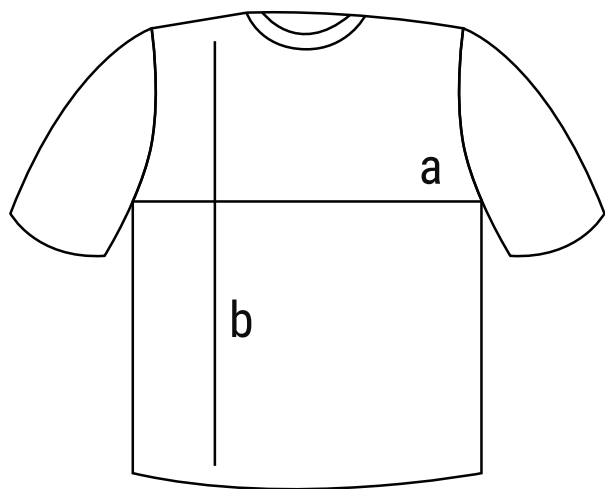

CLASSIC ST101

	1	2	4-6	8-10	12-14	XS	S	M	L	XL	2XL	3XL	4XL	5XL	6XL	
1/2 Width	30	33	37	40	43	45	48	52	56	60	63	66	70	74	78	cm
Length	26	43	48	55	63	68	70	73	75	78	81	84	87	87	87	cm