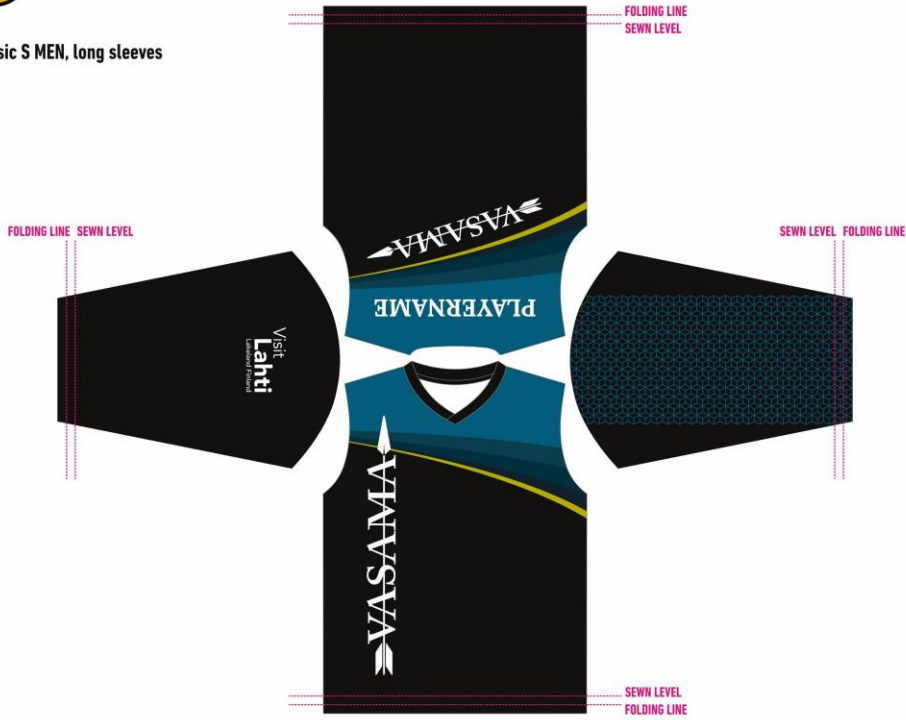

SCALE: 1:10 XL
Cut: 704003 T-shirt Basic S MEN, long sleeves
Neck: V-floorball neck

- PANTONE 7705 C
- PANTONE 2182 C
- PANTONE 547 C
- PANTONE 7547 C
- PANTONE 7758 C

NECKTAPE (covers inside neck seam):