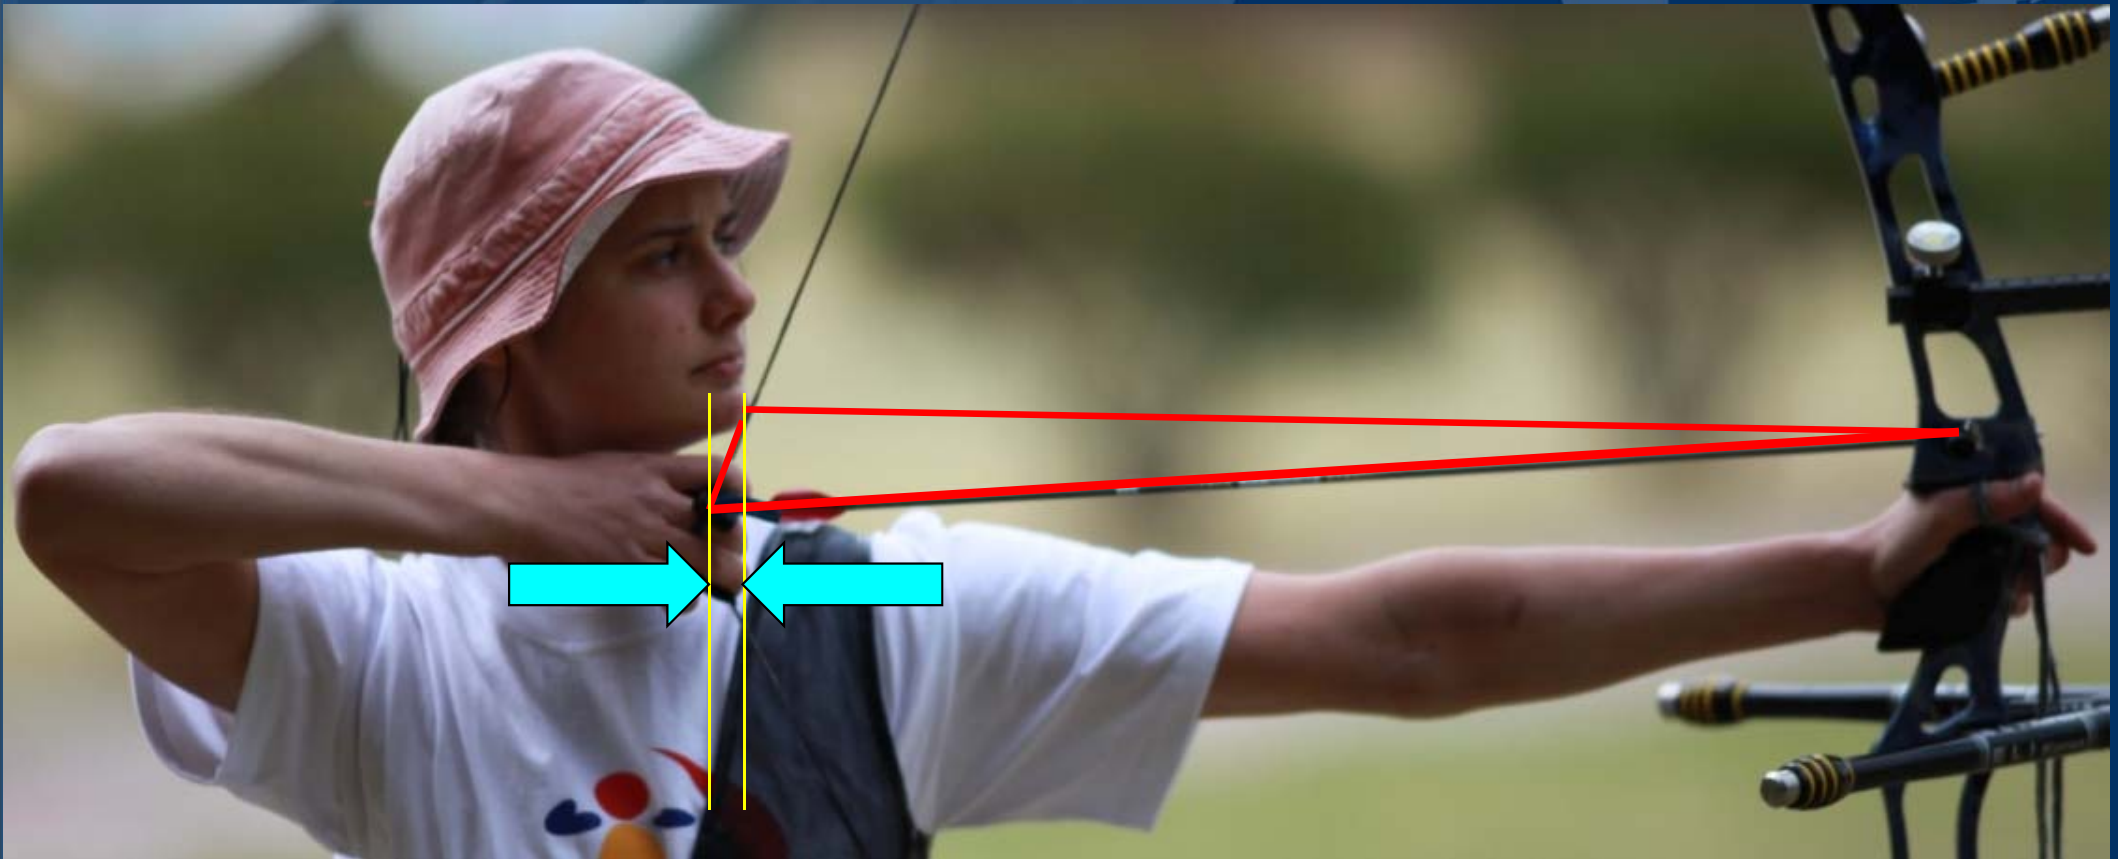

Draw length

24

Kim, Hyung - Tak Archery training center