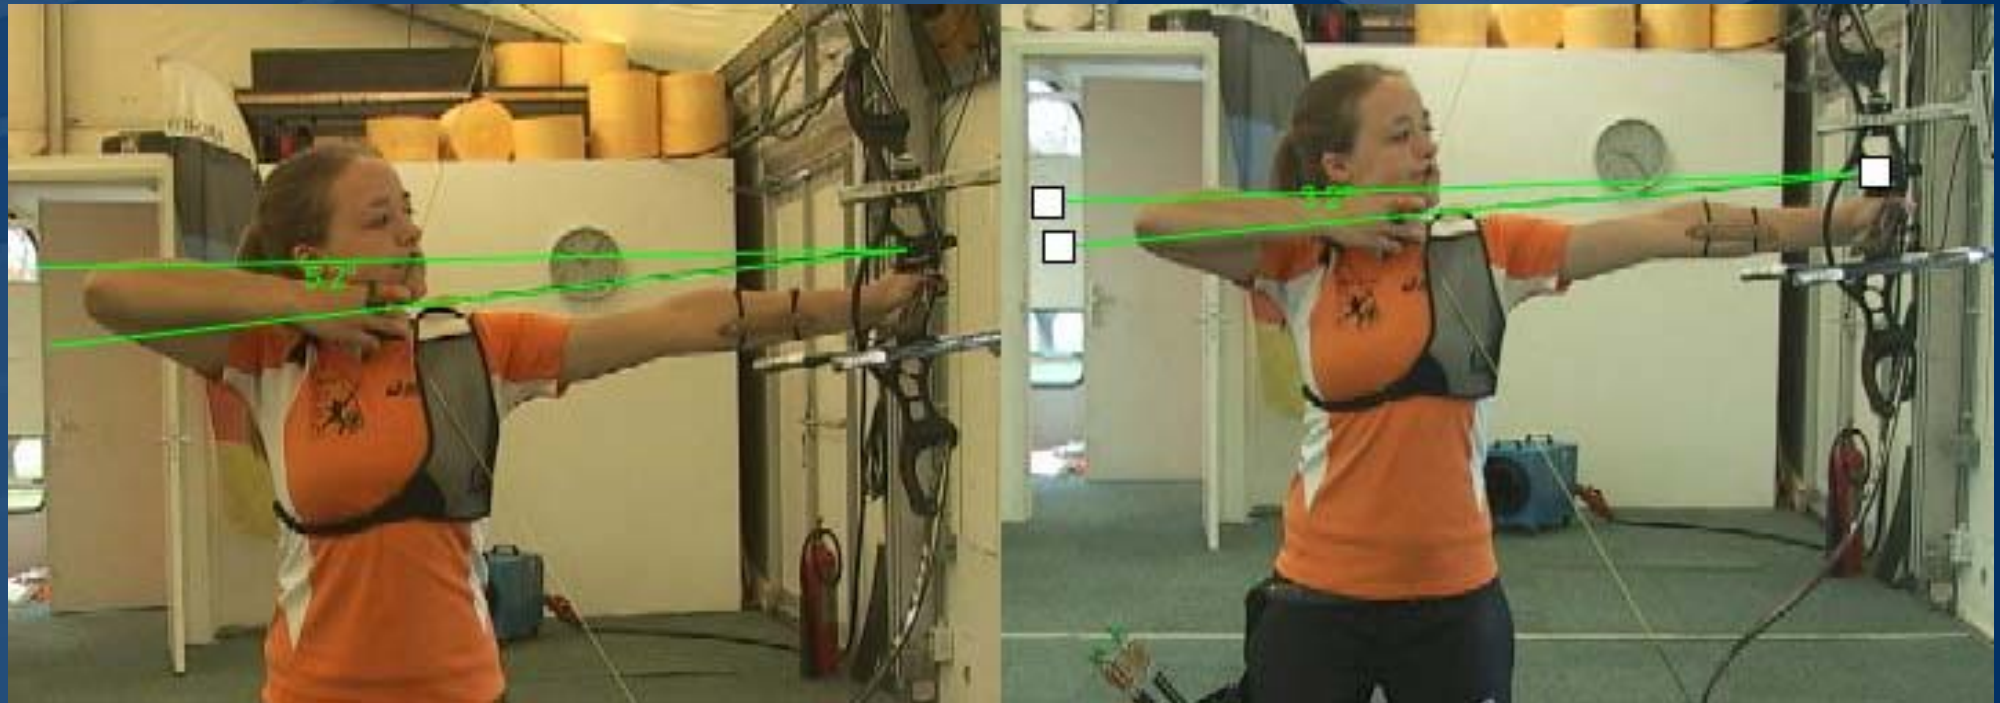

# Move the bow finger & hold the bow

29

*Kim, Hyung - Tak Archery training center*

## Go down to the elbow when extending over draw