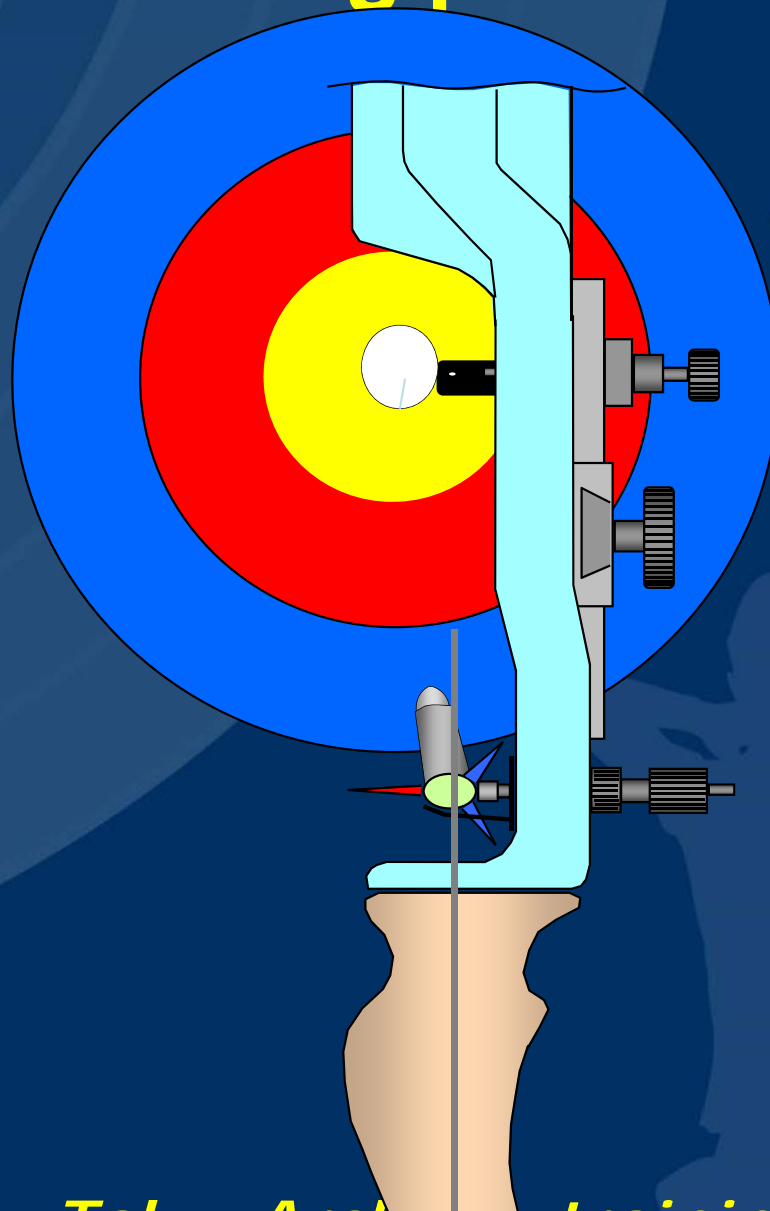

Aiming position