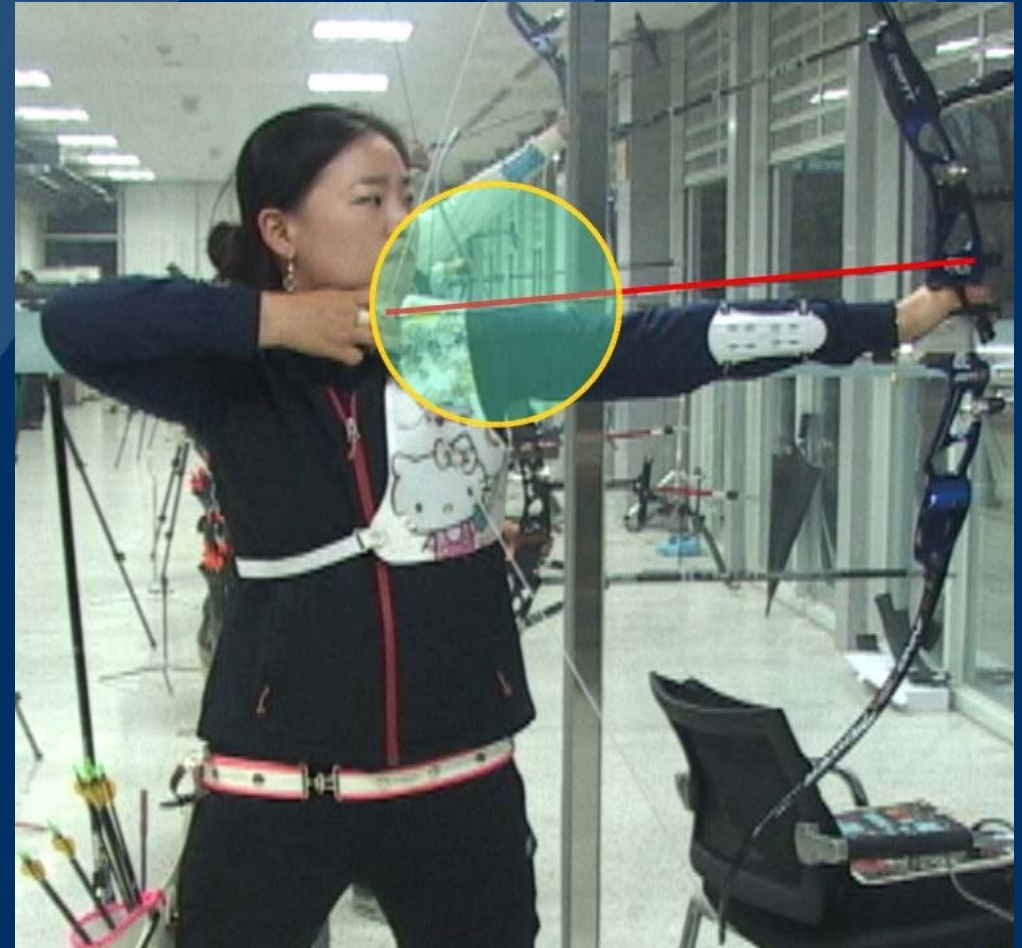

# Bow arm of the shoulder position

10.11

Kim, Hyung - Tak  
Archery training center

## Bow arm of the shoulder position