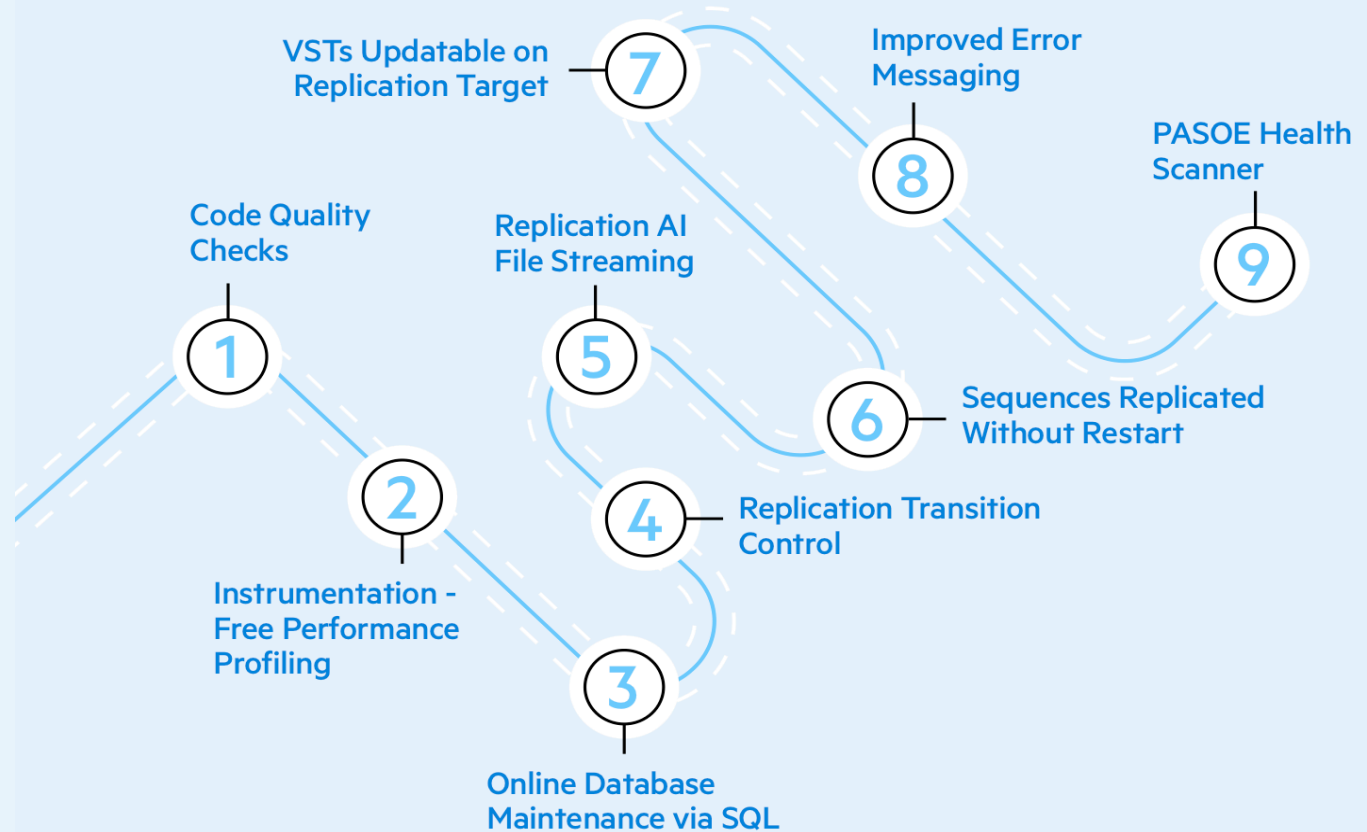

# Powerful

**OpenEdge 12 delivers up to 200% improvement in database throughput performance for unprecedented responsiveness and scalability. Built for speed, OpenEdge 12 is the foundation for future application evolution, delivering apps that are more responsive, more available and more performant than ever before.**

## Nine Steps Closer to Five 9's

OpenEdge 12.0 delivers improvements, at least nine of them, that reduce maintenance downtime, speed error detection and resolution, and practically eliminate the possibility of data loss in the event of unexpected downtime.