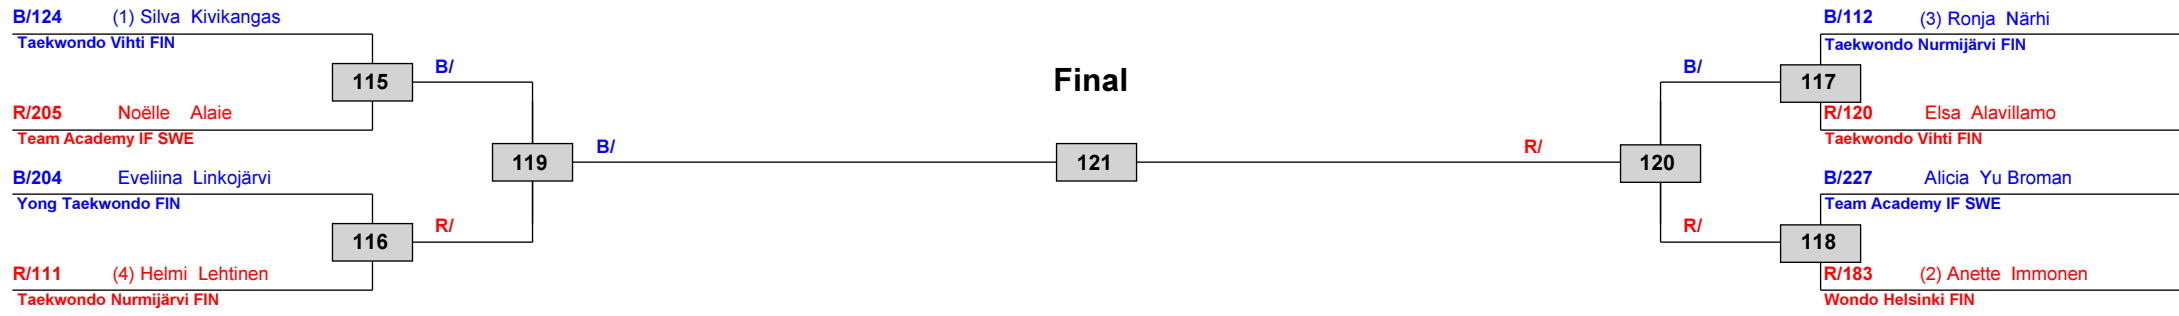

SF

SF

Lohja Open 2026 - Lohja, Finland

16-05-2026

Elimination: Kadetit Female A Contestants: 8

Competition date: 16-05-2026

Prize winners:

QF

SF

SF

QF

Lohja Open 2026 - Lohja, Finland

16-05-2026

Elimination: Juniorit Male A Contestants: 2

Competition date: 16-05-2026

B/100 Topias Elonen
Porin Taekwondo ry FIN