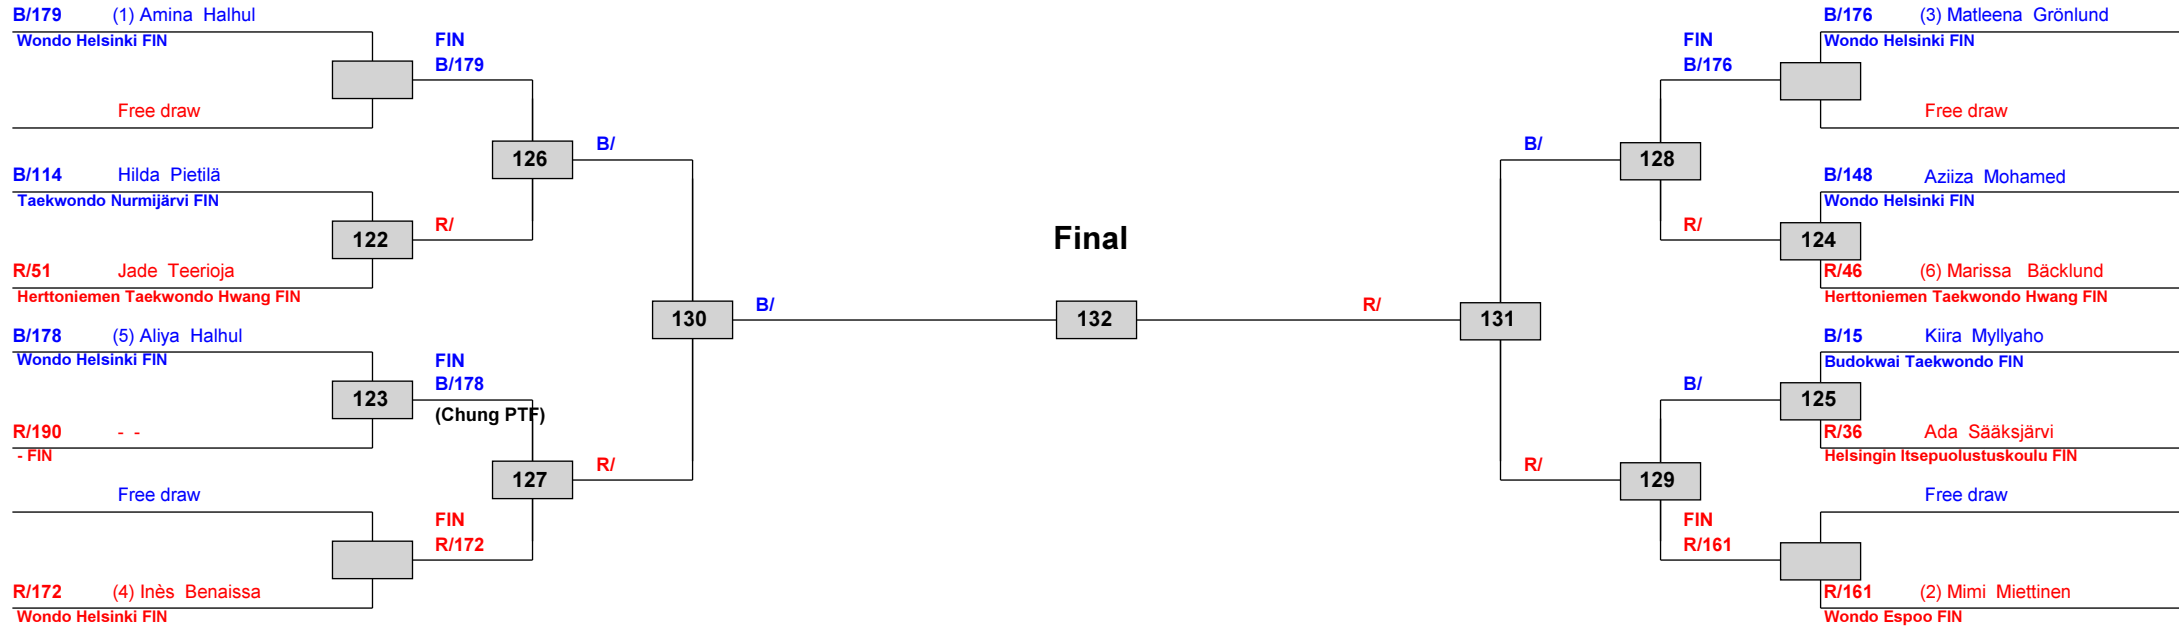

106

R/135 Luca Lonka
Taekwondourheilijat 2011 FIN

Prize winners:

Lohja Open 2026 - Lohja, Finland

16-05-2026

Elimination: Juniorit Female A Contestants: 12

Competition date: 16-05-2026

Prize winners:

1st round (R32)

QF

SF

SF

QF

1st round (R32)

Lohja Open 2026 - Lohja, Finland

16-05-2026