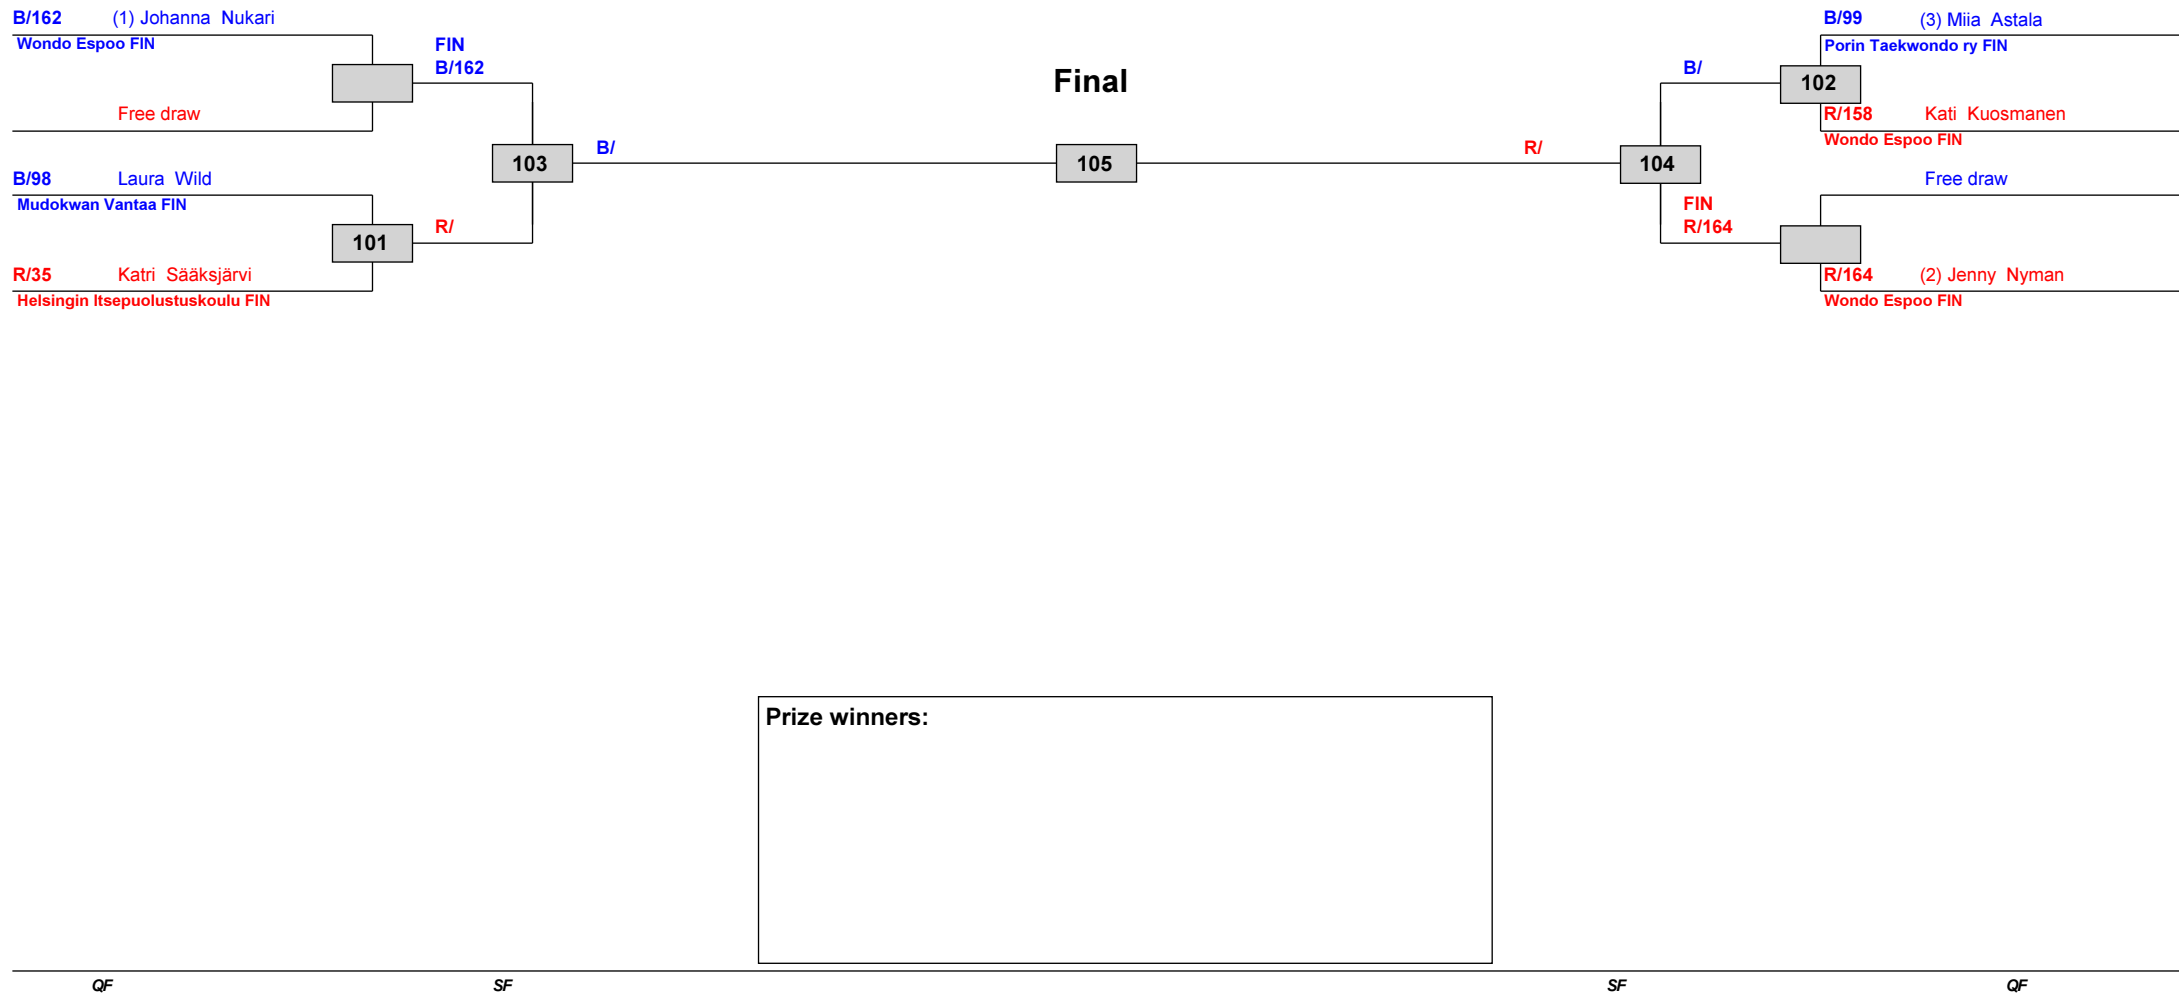

Elimination: Alle 30 Male A Contestants: 4

Competition date: 16-05-2026

B/201 (1) Henry Suoniitty
Wondo Helsinki FIN

112

B/

Final

114

R/

16-05-2026

Elimination: Alle 30 Female A Contestants: 23

Competition date: 16-05-2026

Lohja Open 2026 - Lohja, Finland

16-05-2026

Elimination: Alle 50 Male A Contestants: 3

Competition date: 16-05-2026

B/121 (1) Esa Alavillamo
Taekwondo Vihti FIN

Prize winners:

SF

SF

Lohja Open 2026 - Lohja, Finland

16-05-2026

Elimination: Alle 50 Female A Contestants: 6

Competition date: 16-05-2026

QF

SF

SF

QF

Lohja Open 2026 - Lohja, Finland

16-05-2026

Elimination: Yli 50 Male A Contestants: 6

Competition date: 16-05-2026