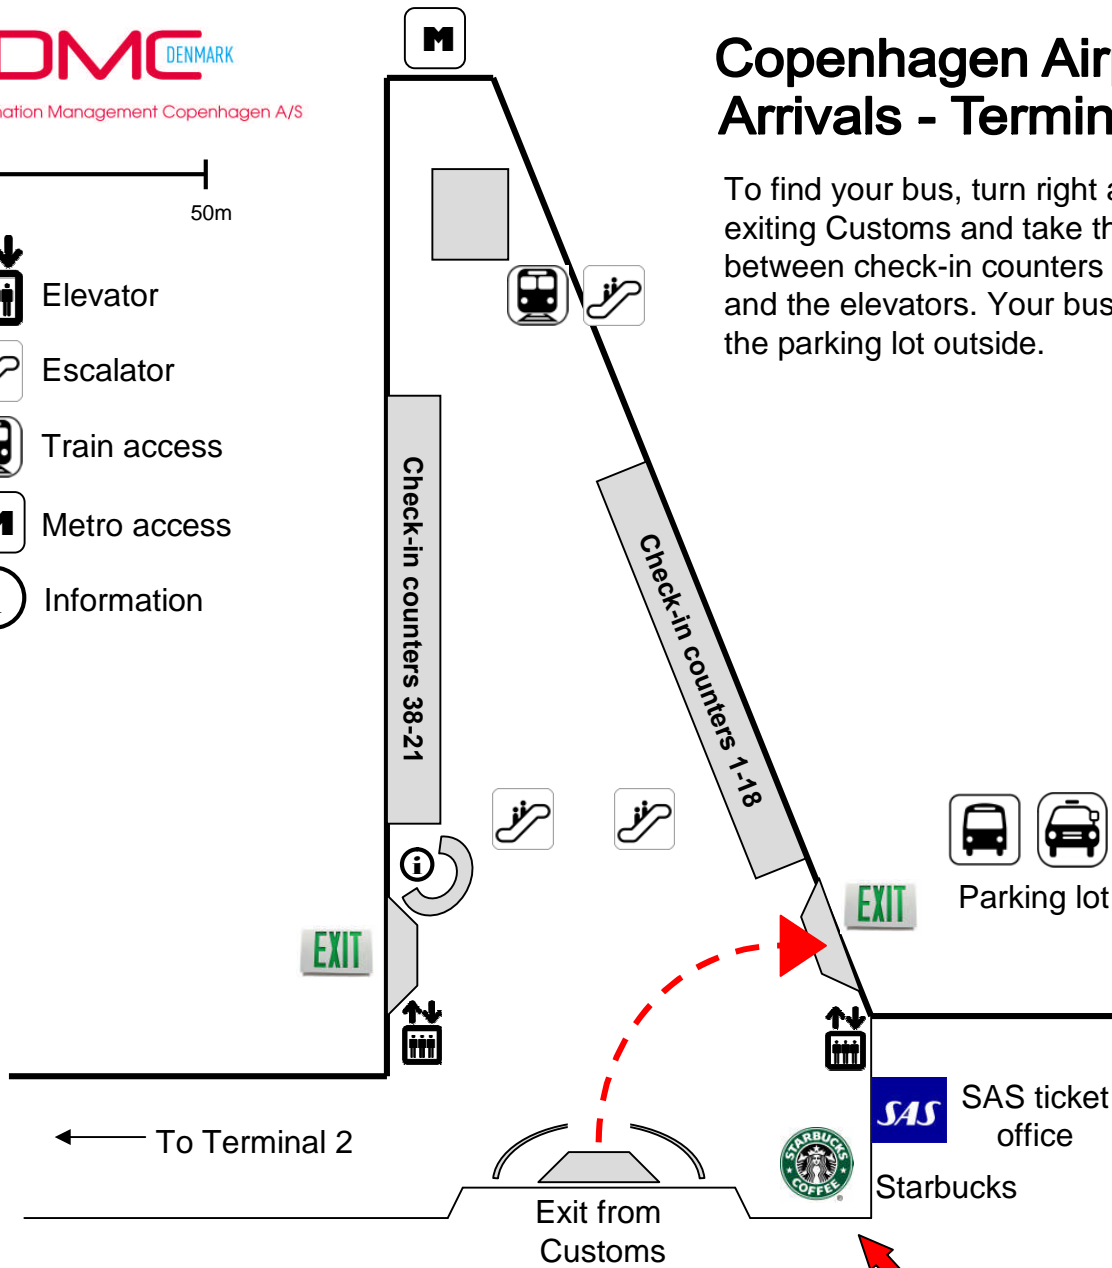

- Elevator
- Escalator
- Train access
- Metro access
- Information

Copenhagen Airport Arrivals - Terminal 3

To find your bus, turn right after exiting Customs and take the exit between check-in counters 1-18 and the elevators. Your bus is in the parking lot outside.

Copenhagen Airport