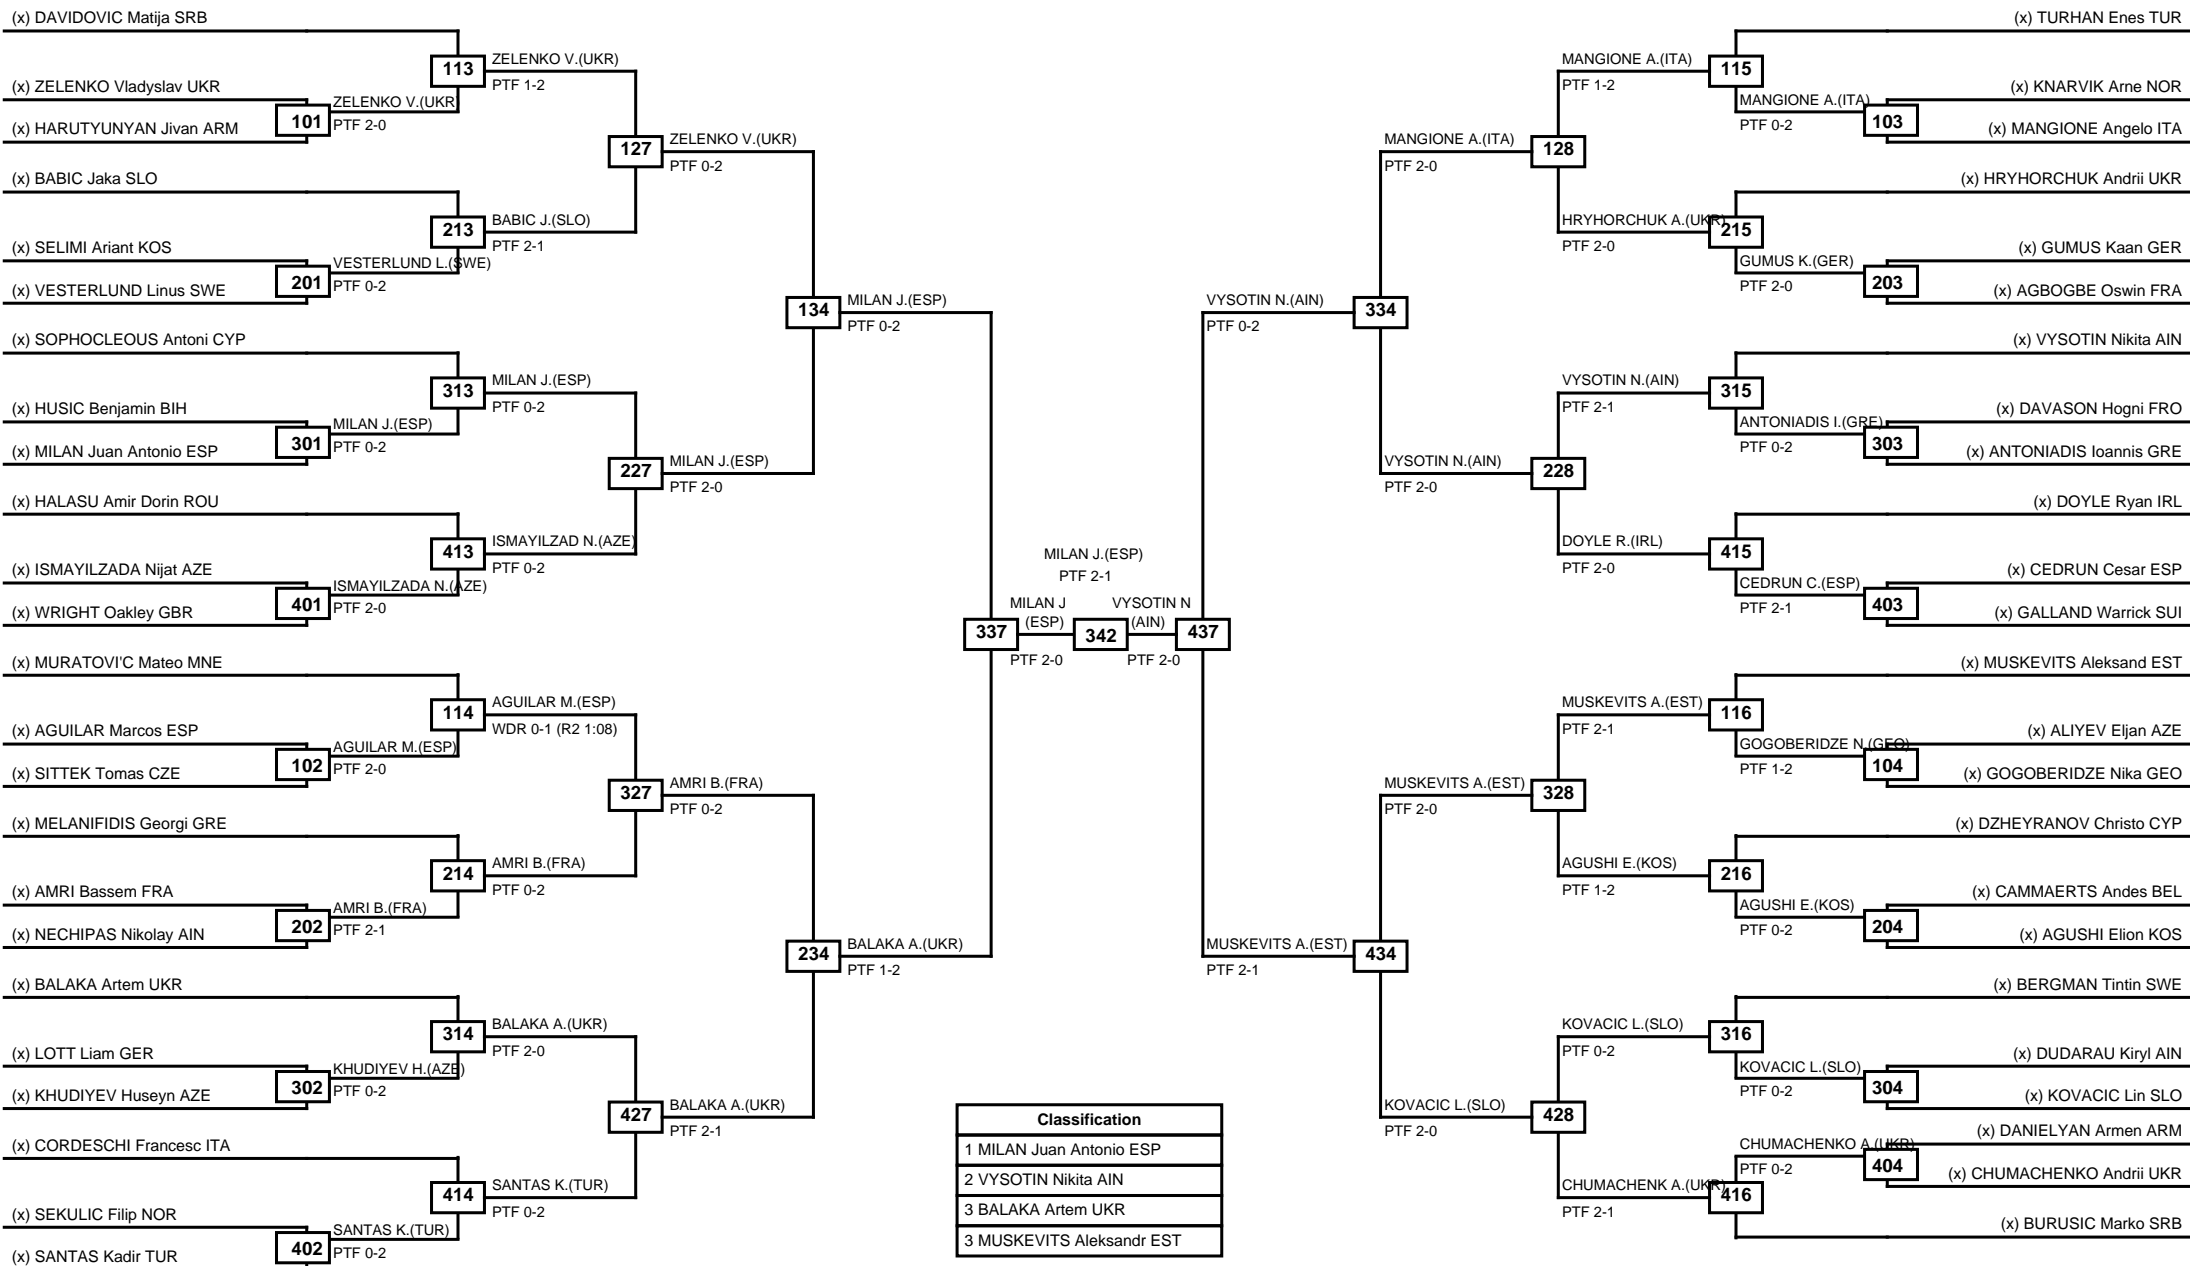

Round of 64 Round of 32 Round of 16 Quarterfinals Semifinals Final Semifinals Quarterfinals Round of 16 Round of 32 Round of 64

LEGEND RSC: Win by Referee stops contest WDR: Win by Withdrawal DQB: Win by Disqualification for Unsportsmanlike behavior
(x)Seed PFT: Win by Final score DSQ: Win by Disqualification R: Round