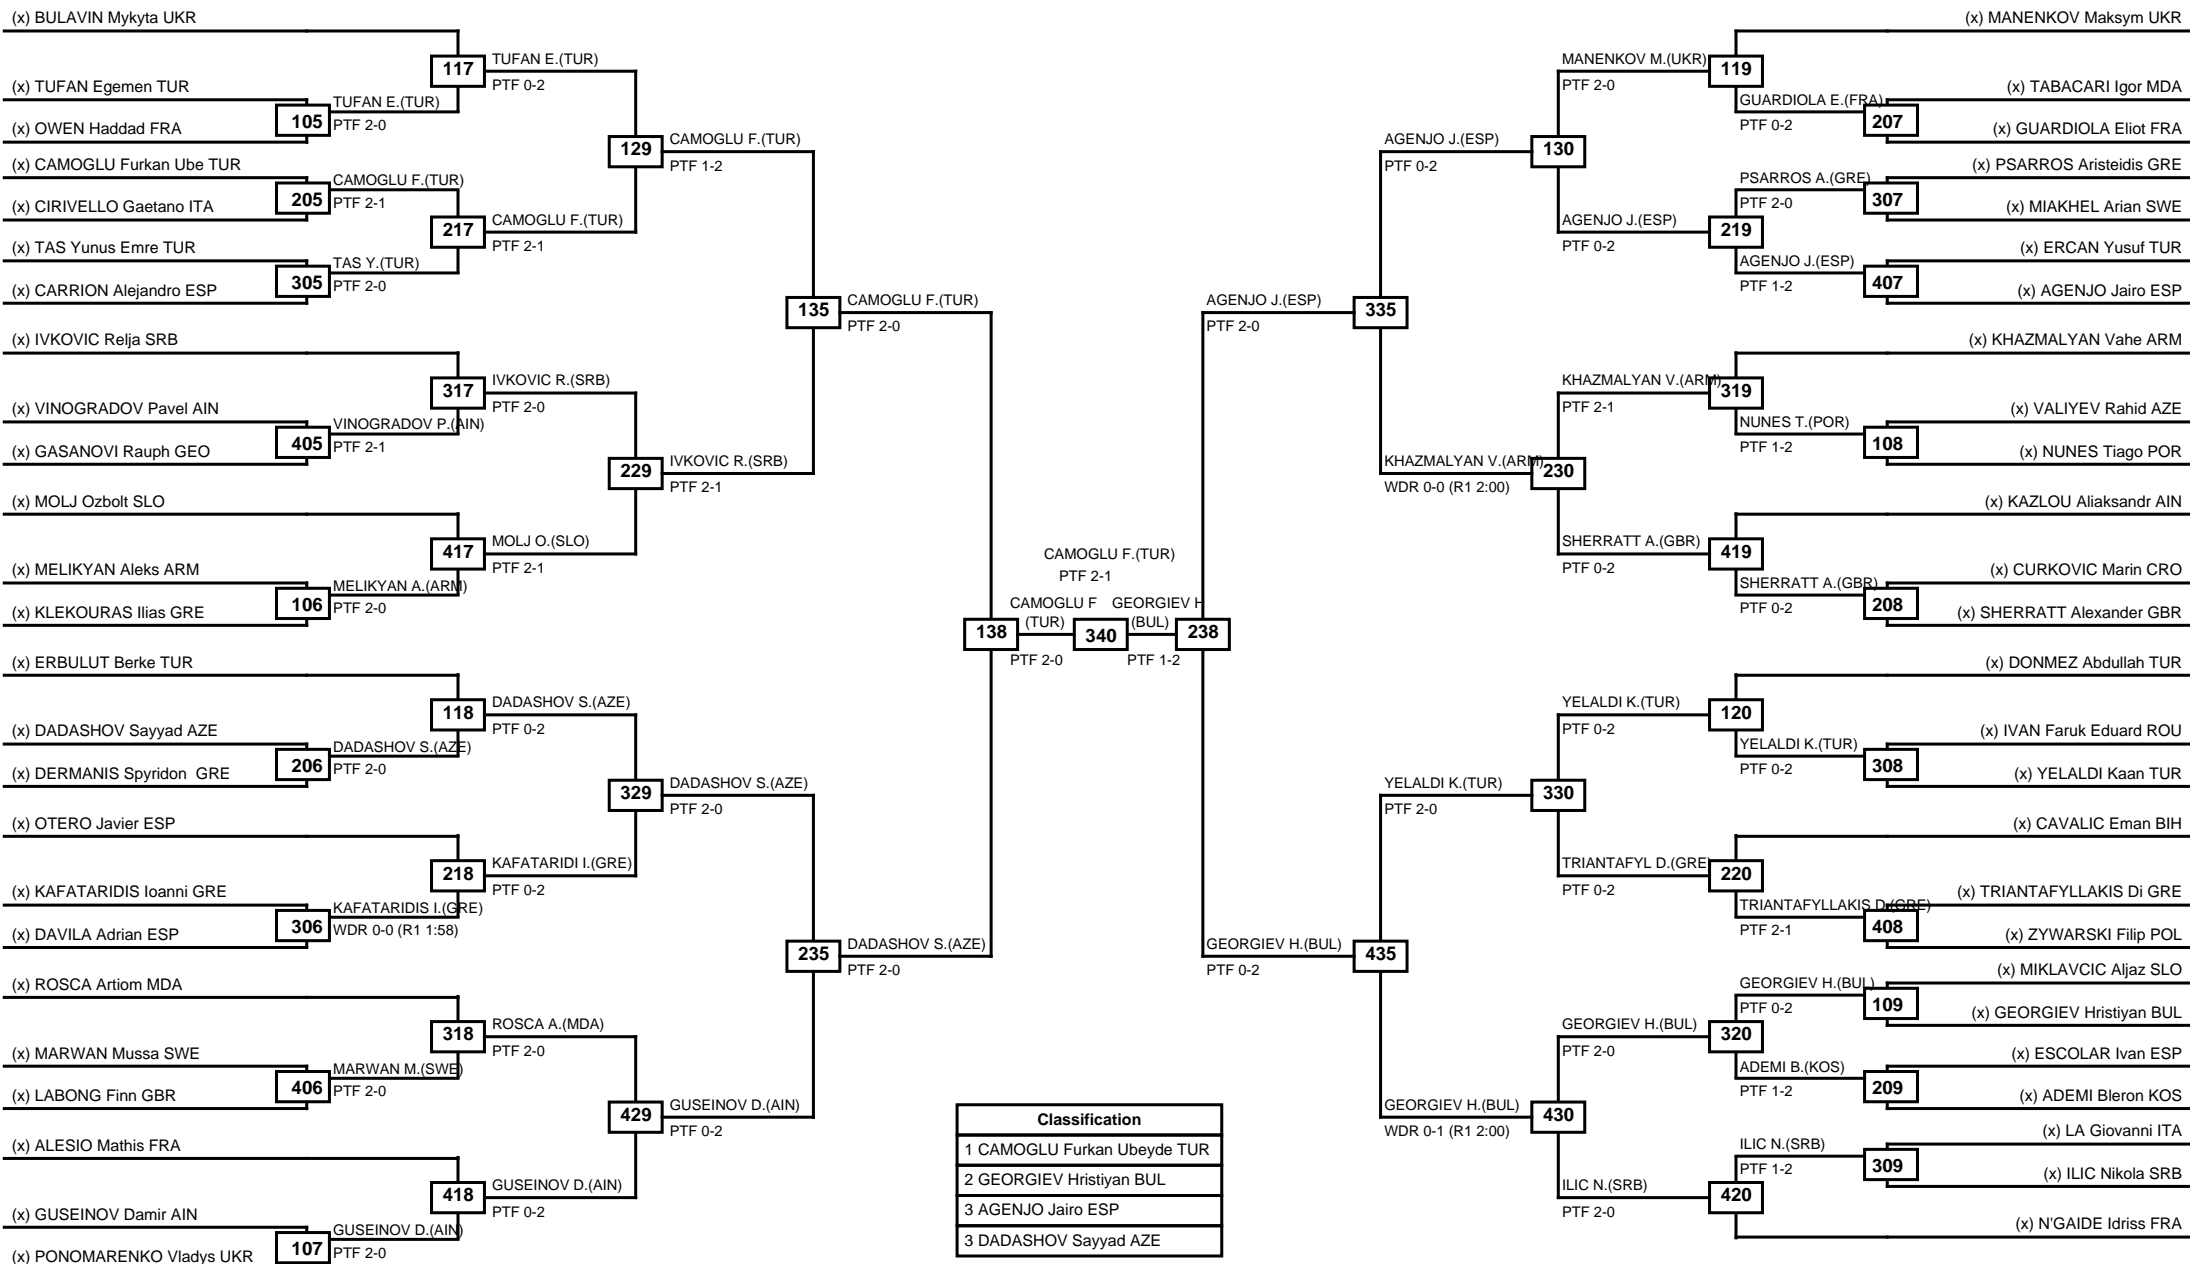

Round of 64 Round of 32 Round of 16 Quarterfinals Semifinals Final Semifinals Quarterfinals Round of 16 Round of 32 Round of 64

LEGEND RSC: Win by Referee stops contest WDR: Win by Withdrawal DQB: Win by Disqualification for Unsportsmanlike behavior
(x)Seed PFT: Win by Final score DSQ: Win by Disqualification R: Round

LEGEND RSC: Win by Referee stops contest WDR: Win by Withdrawal DQB: Win by Disqualification for Unsportsmanlike behavior
 (x)Seed PFT: Win by Final score DSQ: Win by Disqualification R: Round