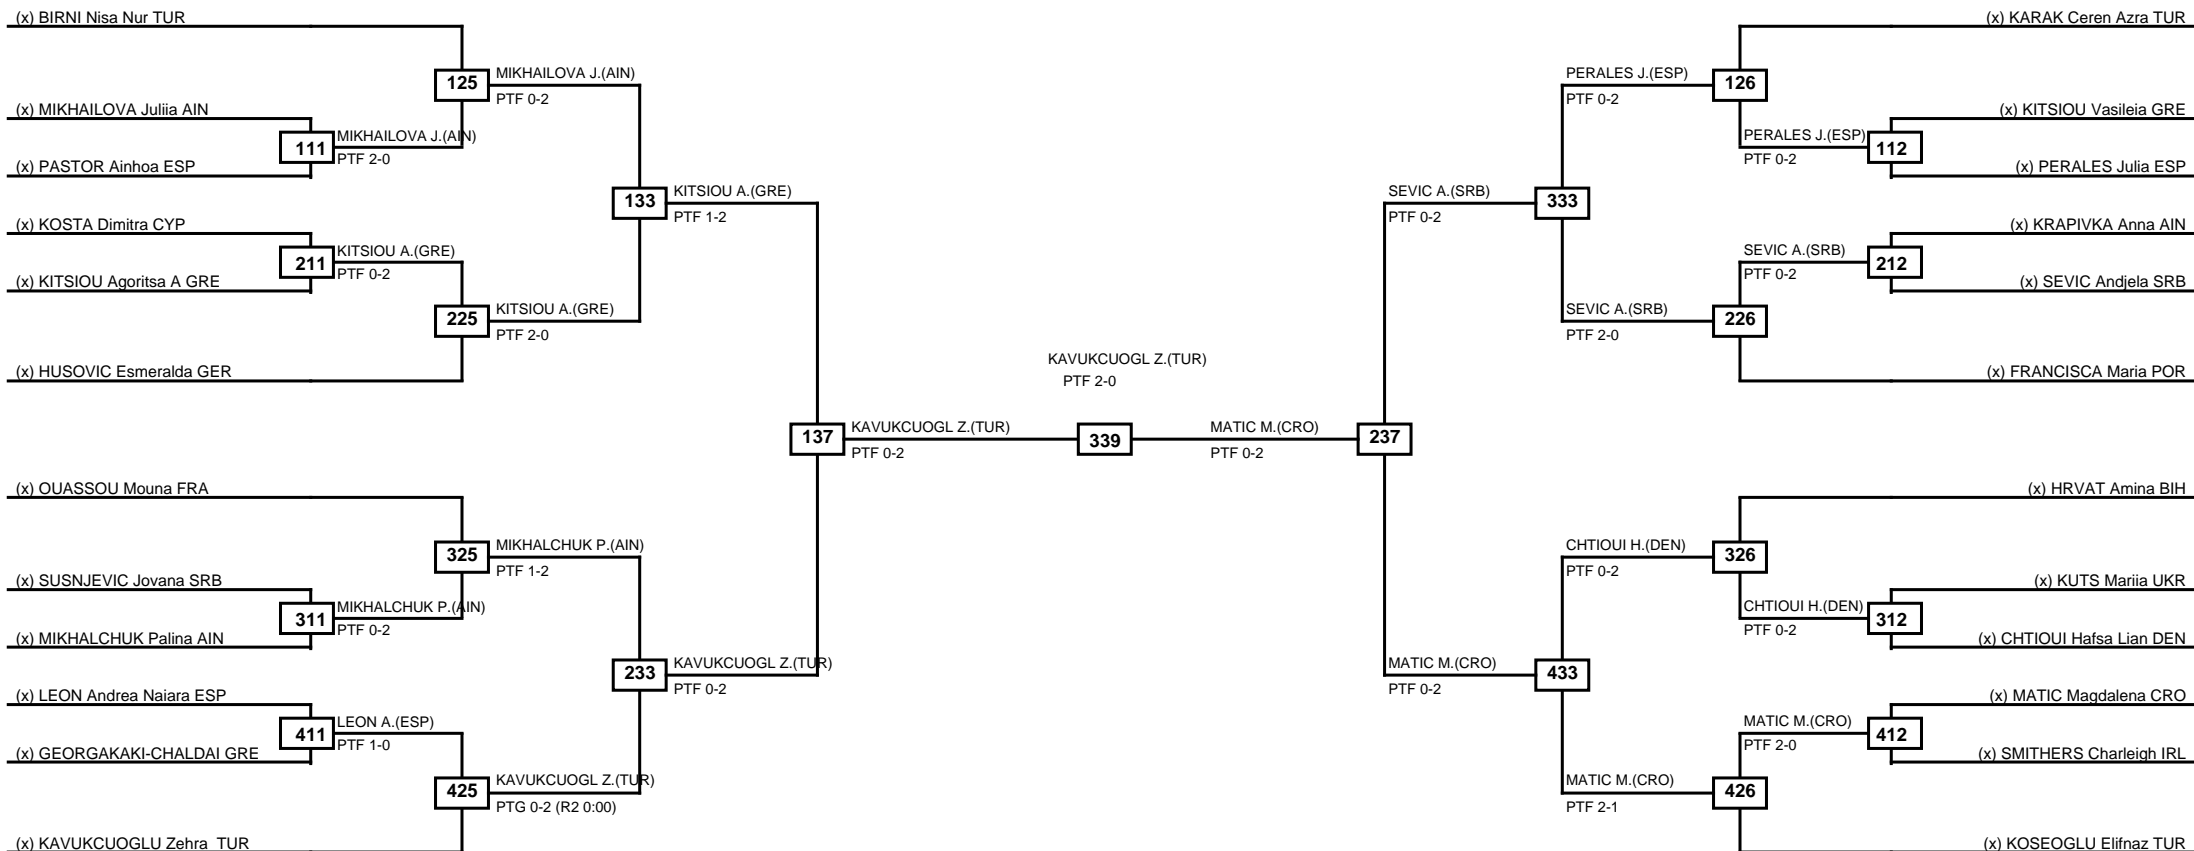

Round of 32   Round of 16   Quarterfinals   Semifinals   Final   Semifinals   Quarterfinals   Round of 16   Round of 32

Classification
1 KAVUKCUOGLU Zehra Begum TUR
2 MATIĆ Magdalena CRO
3 KITSIOU Agoritsa Artemia GRE
3 SEVIC Andjela SRB

LEGEND RSC: Win by Referee stops contest   WDR: Win by Withdrawal   DQB: Win by Disqualification for Unsportsmanlike behavior
(x)Seed   PFT: Win by Final score   DSQ: Win by Disqualification   R: Round