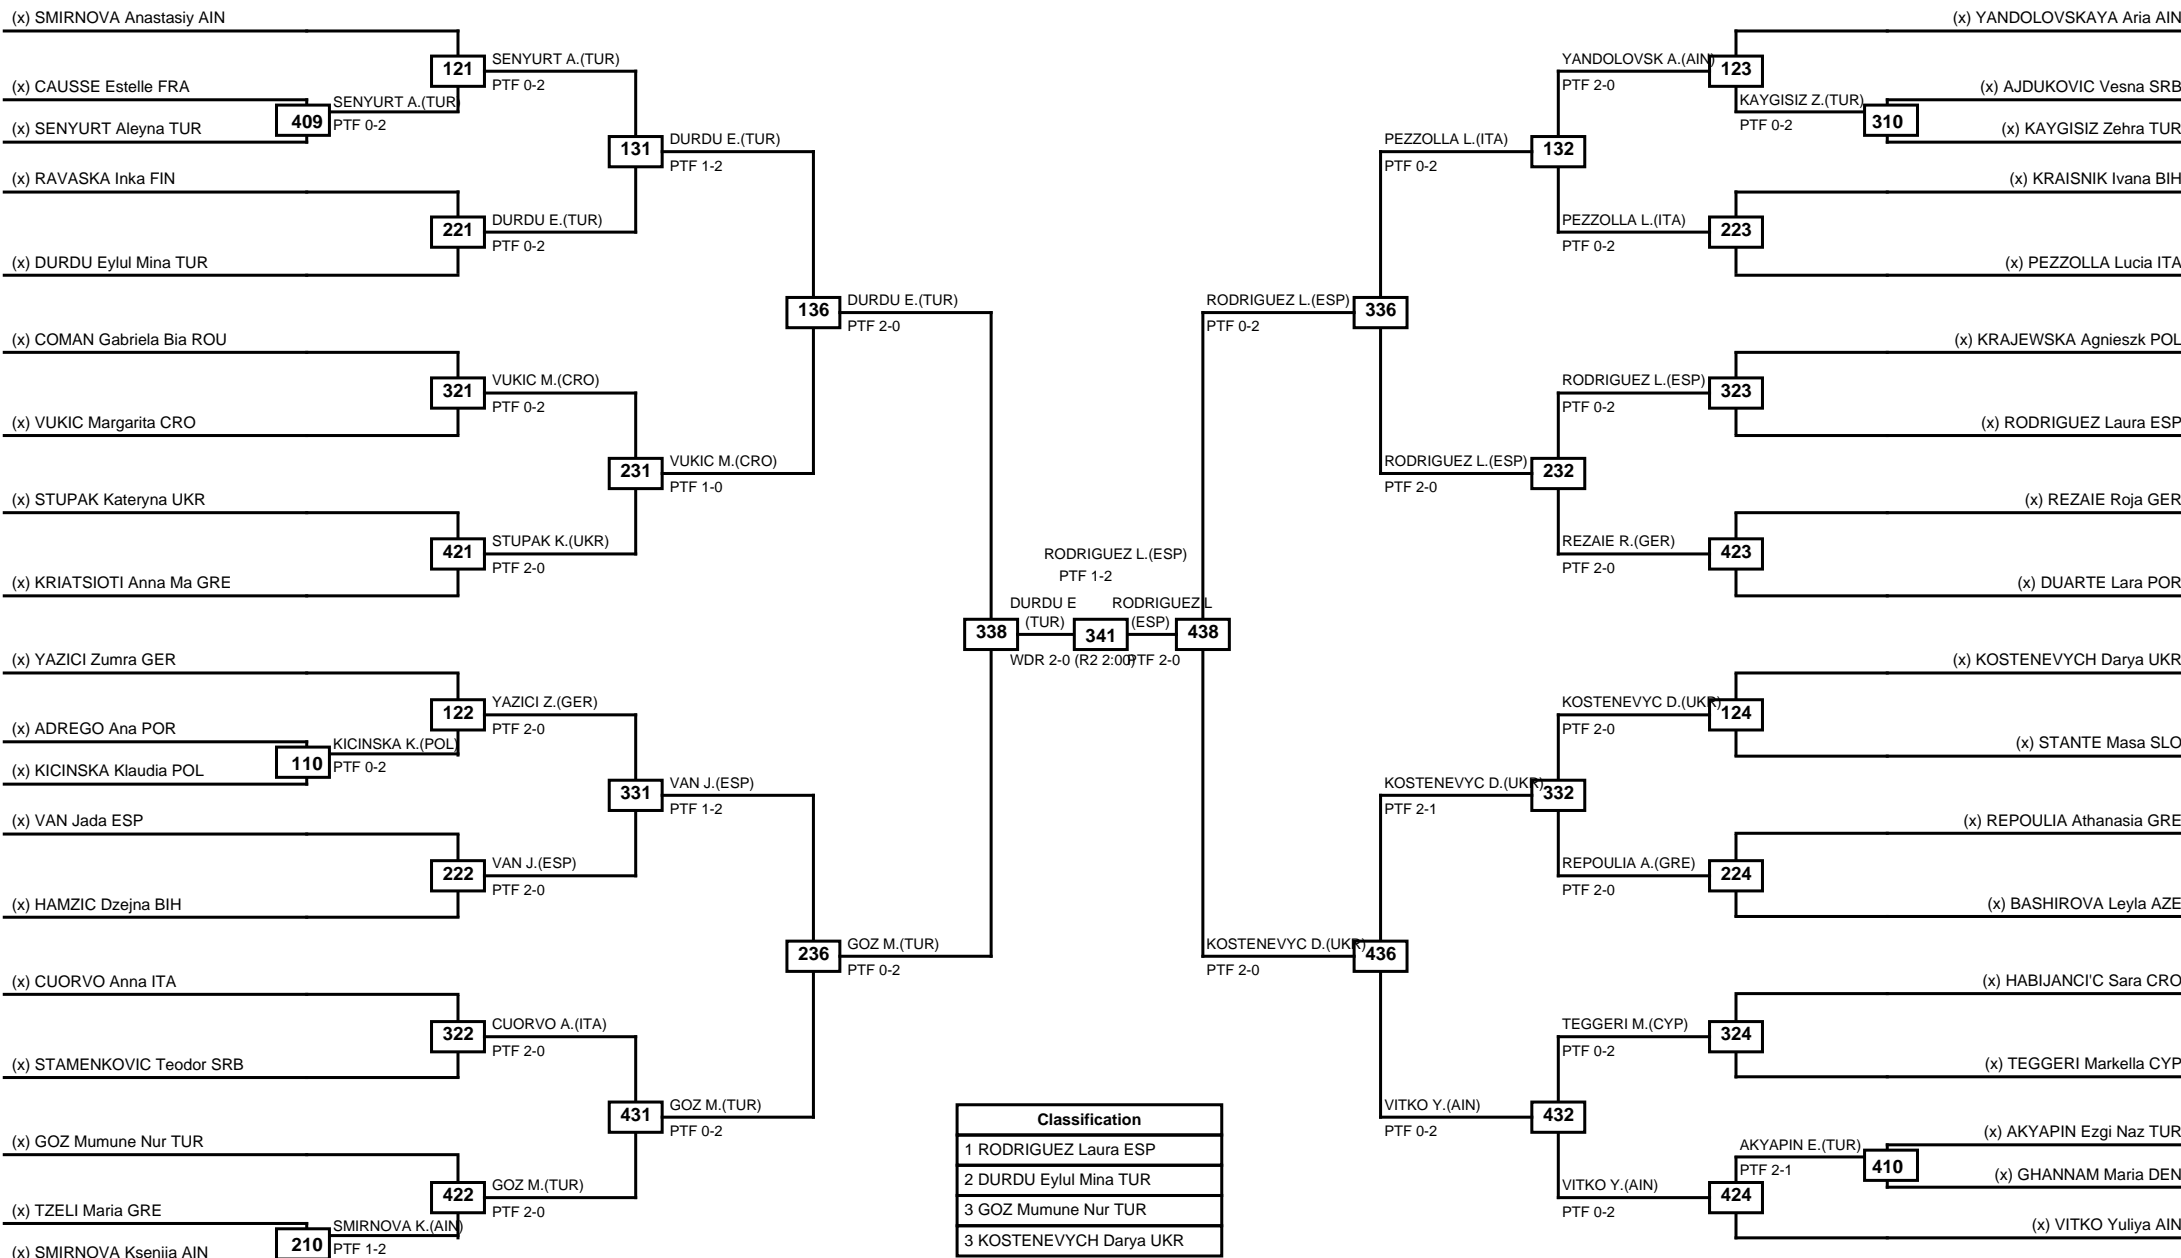

Round of 64 Round of 32 Round of 16 Quarterfinals Semifinals Final Semifinals Quarterfinals Round of 16 Round of 32 Round of 64

LEGEND RSC: Win by Referee stops contest WDR: Win by Withdrawal DQB: Win by Disqualification for Unsportsmanlike behavior
(x)Seed PFT: Win by Final score DSQ: Win by Disqualification R: Round

LEGEND RSC: Win by Referee stops contest WDR: Win by Withdrawal DQB: Win by Disqualification for Unsportsmanlike behavior
 (x)Seed PFT: Win by Final score DSQ: Win by Disqualification R: Round